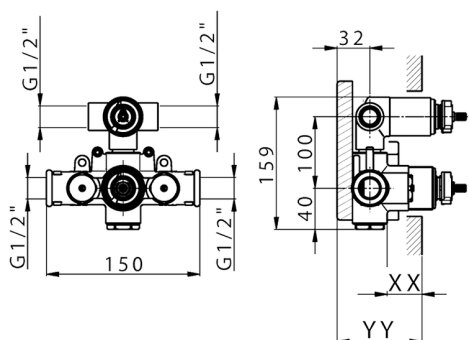

## Concealed thermostatic shower mixer, 2-outlet CONCEALED\_ZB019100

MODEL **ZB019100**

Concealed thermostatic shower mixer, 2-outlet, with 1/2" 2-outlet deviatstop cartridge, without trim kit

AVAILABLE FINISHINGS

CHARACTERISTICS

Installation	<b>Concealed</b>
Cartridge Spare Parts	<b>24.04A.PP</b>
<b>8x20 Plus P Thermostatic Valve</b>	
Concealed	<b>1</b>

Piastra/Plate/Plaque/Platte/Placa  
 2-3mm: XX 25-40 YY 76-91  
 10mm: XX 21-34 YY 70-83