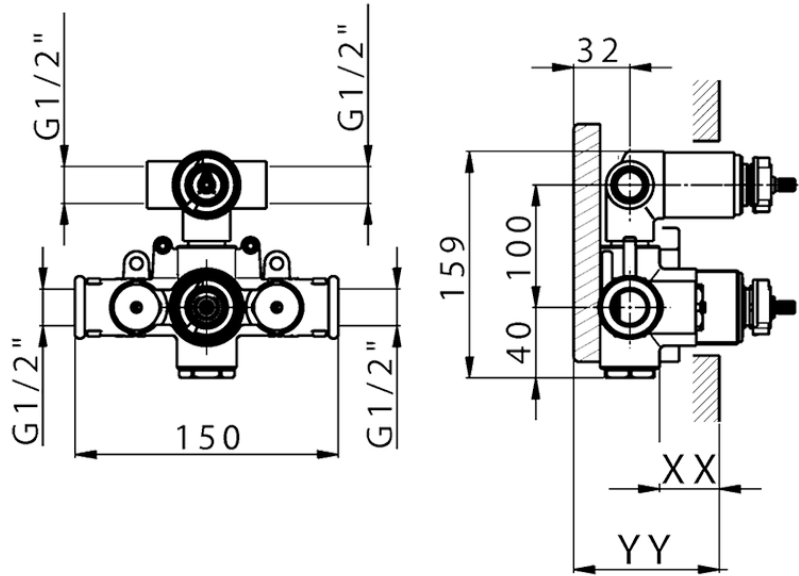

## Exposed part for con.thermo.shower mixer, 2-outlet CHRONOS\_CR019100

CR019100

<https://en.huberitalia.com/exposed-part-for-con-thermo-shower-mixer-2-outlet-chronos-cr019100>

## Piastra/Plate/Plaque/Platte/Placa

2-3mm: XX 25-40 YY 76-91

10mm: XX 21-34 YY 70-83

ZB019100

<https://en.huberitalia.com/concealed-thermostatic-shower-mixer-2-outlet-concealed-zb019100>

2026-04-08