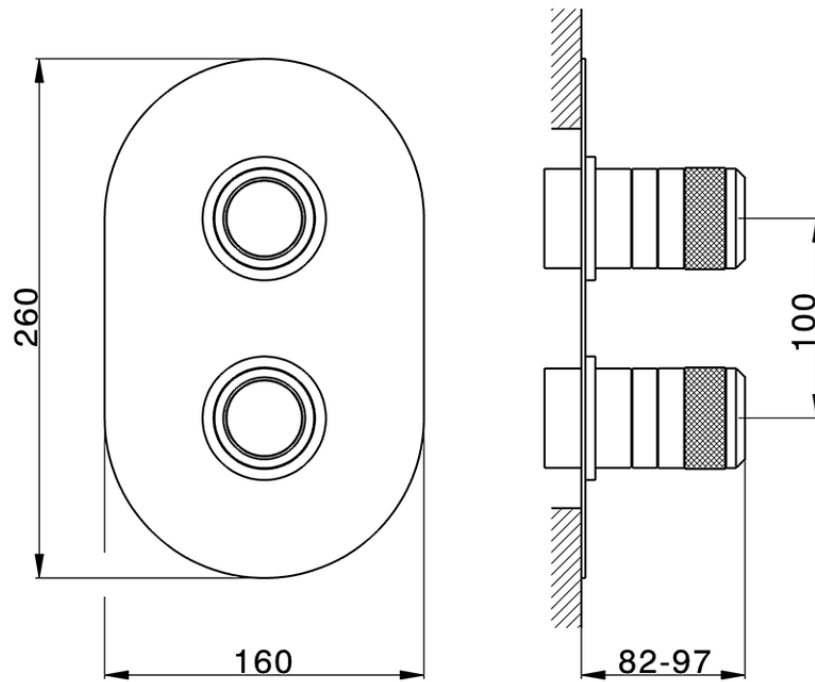

## Exposed part for con.thermo.shower mixer, 2-outlet CHRONOS\_CR019100

CR019100

<https://en.huberitalia.com/exposed-part-for-con-thermo-shower-mixer-2-outlet-chronos-cr019100>

## Piastra/Plate/Plaque/Platte/Placa

2-3mm: XX 25-40 YY 76-91

10mm: XX 21-34 YY 70-83

ZB019100

<https://en.huberitalia.com/concealed-thermostatic-shower-mixer-2-outlet-concealed-zb019100>

2026-04-08