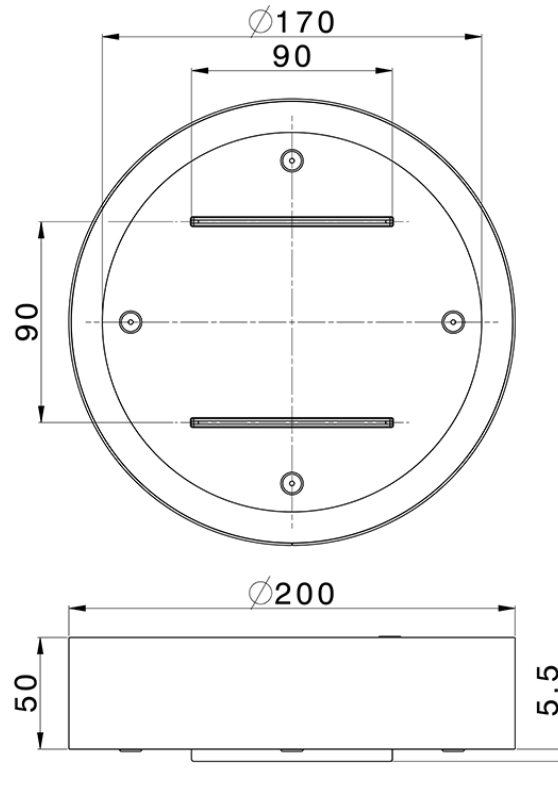

Ø 200 mm Chromotherapy Ceiling showerhead ZEN_ZS1C0260

ZS1C0260

<https://en.huberitalia.com/o-200-mm-chromotherapy-ceiling-showerhead-zen-zs1c0260>

2024-12-22