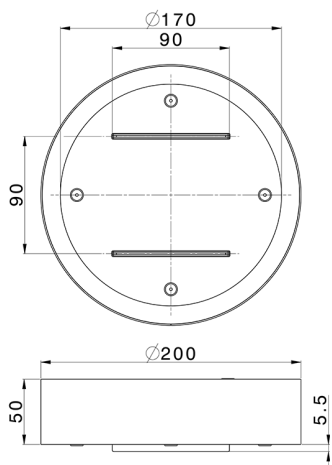

CHARACTERISTICS

2024-12-22