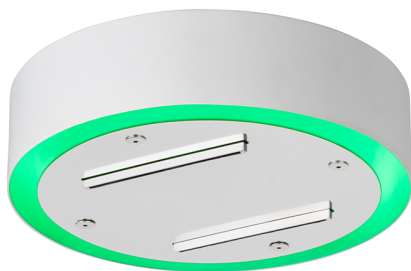

Ø 200 mm Chromotherapy Ceiling showerhead ZEN_ZS1C0260

MODEL **ZS1C0260**

Ø 200 mm Chromotherapy Ceiling showerhead, with white cover, waterfall, chromotherapy functions, to be combined with built-in/wireless control, Stainless Steel AISI 304

AVAILABLE FINISHINGS

-  **40** 40 Matt Black
-  **4Q** 4Q Matt White
-  **D1** D1 Brushed Inox
-  **D2** D2 Polished Inox

CHARACTERISTICS

2024-12-22