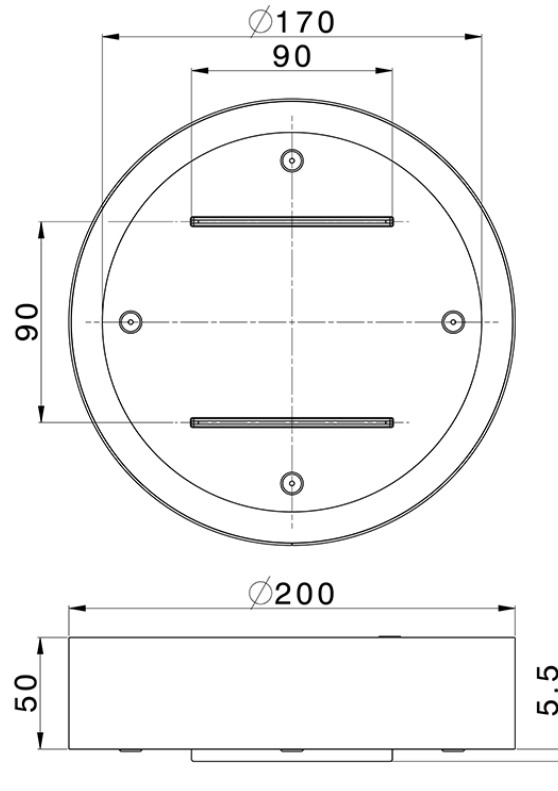

## Ø 200 mm Chromotherapy Ceiling showerhead ZEN\_ZS1C0260

ZS1C0260

<https://en.huberitalia.com/o-200-mm-chromotherapy-ceiling-showerhead-zen-zs1c0260>

2024-12-22