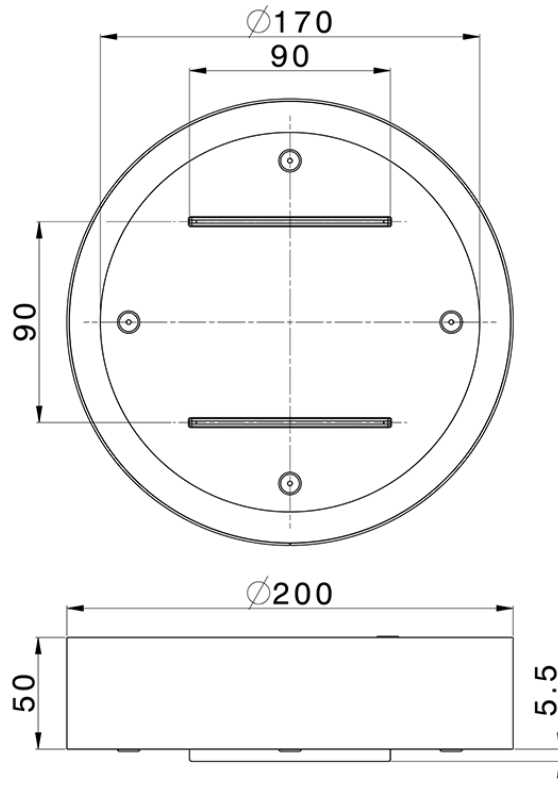

Ø 200 mm Chromotherapy Ceiling showerhead ZEN_ZS1C0260

ZS1C0260

<https://en.huberitalia.com/o-200-mm-chromotherapy-ceiling-showerhead-zen-zs1c0260>

2024-12-22