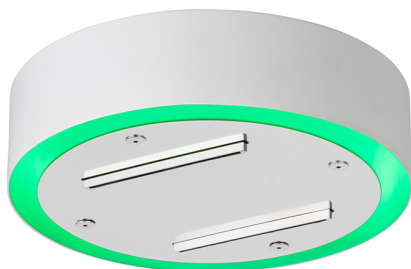

Ø 200 mm Chromotherapy Ceiling showerhead ZEN_ZS1C0260

MODEL **ZS1C0260**

Ø 200 mm Chromotherapy Ceiling showerhead, with white cover, waterfall, chromotherapy functions, to be combined with built-in/wireless control, Stainless Steel AISI 304

AVAILABLE FINISHINGS

-  **40** 40 Matt Black
-  **4Q** 4Q Matt White
-  **D1** D1 Brushed Inox
-  **D2** D2 Polished Inox

CHARACTERISTICS

2024-12-22