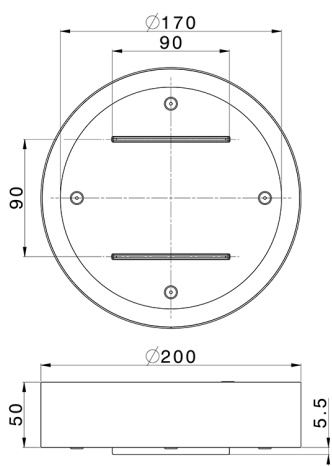

CHARACTERISTICS

2024-12-22