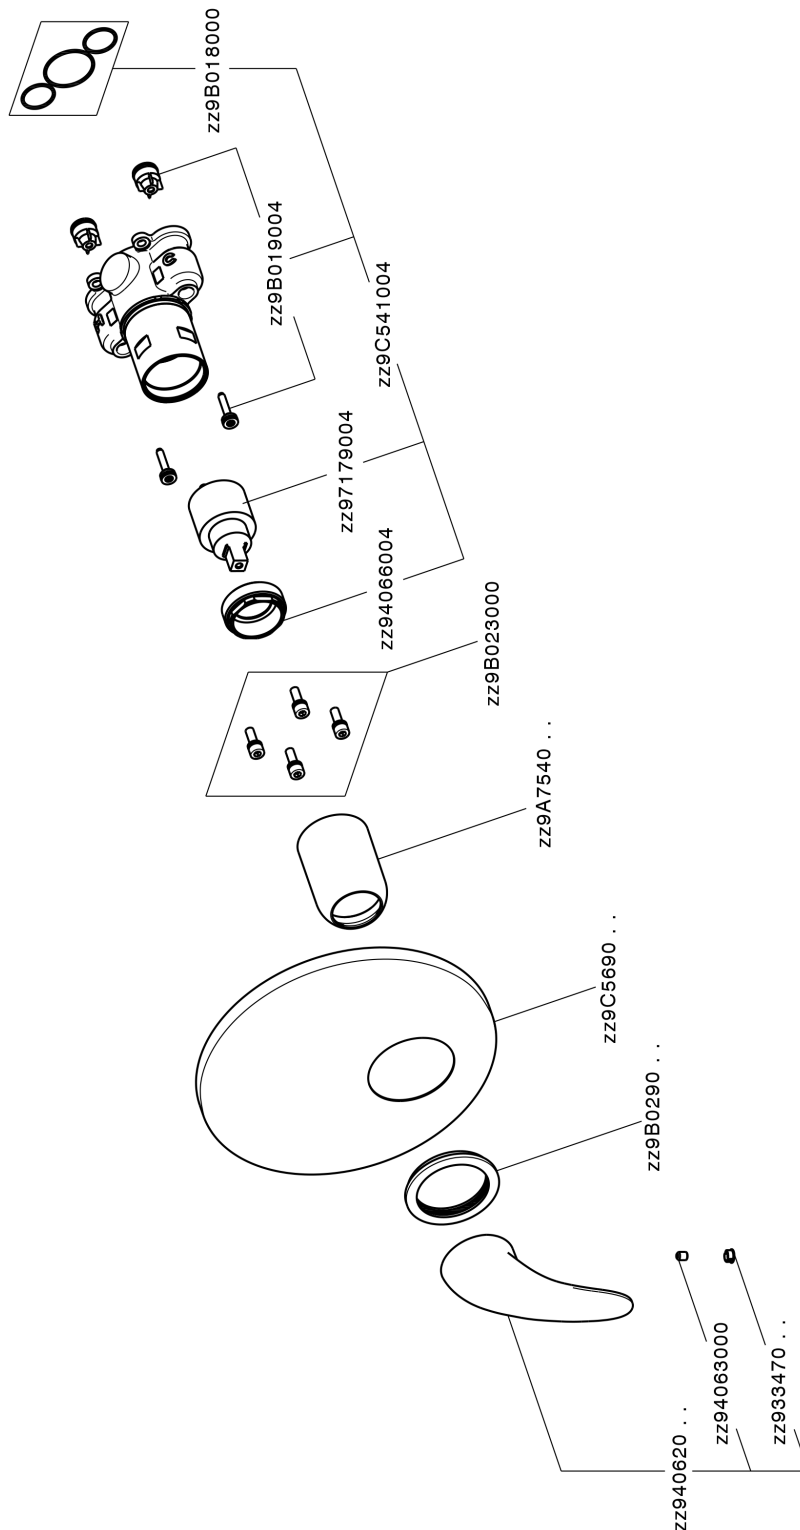

## Exposed part for Single Lever One Box Valve ONE BOX\_NM0BM010

MODEL **NM0BM010**

Exposed part for Single Lever One Box Valve, 1 Outlet, Minimum depth of installation: 67 mm, without concealed part, for items ZB00B030-ZB00B031

### CHARACTERISTICS

Cartridge Spare Parts **ZZ97179000**

**35 mm Cartridge**

Installation **Concealed**

Required concealed parts **ZB00B031**

**ZB00B030**

Exposed part for Single Lever One Box Valve ONE BOX\_NM0BM010

NM0BM010

<https://en.huberitalia.com/exposed-part-for-single-lever-one-box-valve-one-box-nm0bm010>

## One Box Universal Concealed Part ONE BOX\_ZB00B031

MODEL **ZB00B031**

One Box Universal Concealed Part, for 1 or 2 or 3 outlet thermostatic or single lever, without trim kit, with noise reducers, with sealing gasket