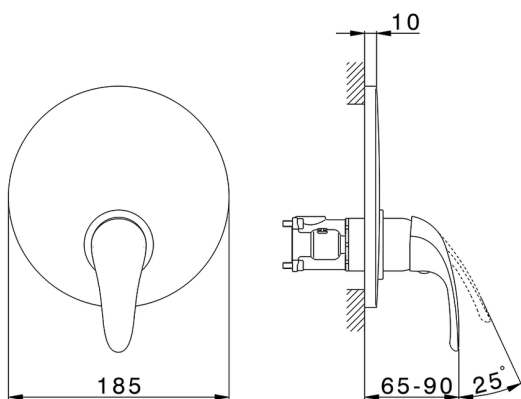

Exposed part for Single Lever One Box Valve ONE BOX_NM0BM010

MODEL **NM0BM010**

Exposed part for Single Lever One Box Valve, 1 Outlet, Minimum depth of installation: 67 mm, without concealed part, for items ZB00B030-ZB00B031

AVAILABLE FINISHINGS

CHARACTERISTICS

Cartridge Spare Parts **ZZ97179000**

35 mm Cartridge

Installation **Concealed**

Required concealed parts **ZB00B031**

ZB00B030

Exposed part for Single Lever One Box Valve ONE BOX_NM0BM010

NM0BM010

<https://en.huberitalia.com/exposed-part-for-single-lever-one-box-valve-one-box-nm0bm010>

One Box Universal Concealed Part ONE BOX_ZB00B031

MODEL **ZB00B031**

One Box Universal Concealed Part, for 1 or 2 or 3 outlet thermostatic or single lever, without trim kit, with noise reducers, with sealing gasket