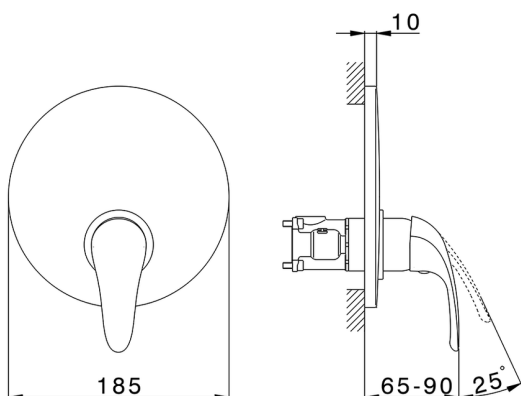

## Exposed part for Single Lever One Box Valve ONE BOX\_NM0BM010

MODEL **NM0BM010**

Exposed part for Single Lever One Box Valve, 1 Outlet, Minimum depth of installation: 67 mm, without concealed part, for items ZB00B030-ZB00B031

### CHARACTERISTICS

Cartridge Spare Parts **ZZ97179000**

**35 mm Cartridge**

Installation **Concealed**

Required concealed parts **ZB00B031**

**ZB00B030**

Exposed part for Single Lever One Box Valve ONE BOX\_NM0BM010

NM0BM010

<https://en.huberitalia.com/exposed-part-for-single-lever-one-box-valve-one-box-nm0bm010>