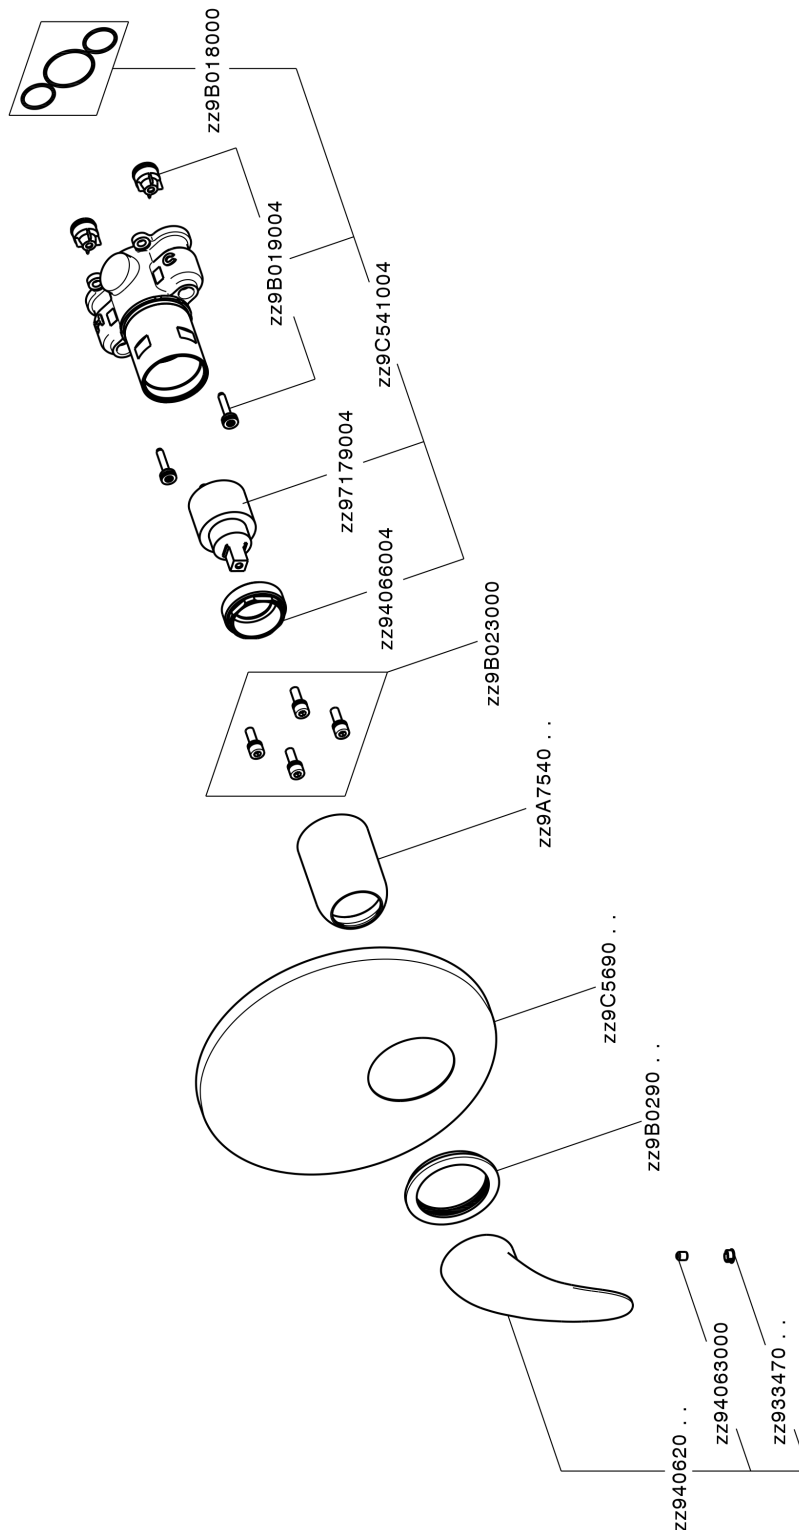

Exposed part for Single Lever One Box Valve ONE BOX_NM0BM010

MODEL **NM0BM010**

Exposed part for Single Lever One Box Valve, 1 Outlet, Minimum depth of installation: 67 mm, without concealed part, for items ZB00B030-ZB00B031

AVAILABLE FINISHINGS

CHARACTERISTICS

Cartridge Spare Parts **ZZ97179000**

35 mm Cartridge

Installation **Concealed**

Required concealed parts **ZB00B031**

ZB00B030

Exposed part for Single Lever One Box Valve ONE BOX_NM0BM010

NM0BM010

<https://en.huberitalia.com/exposed-part-for-single-lever-one-box-valve-one-box-nm0bm010>

One Box Universal Concealed Part ONE BOX_ZB00B031

MODEL **ZB00B031**

One Box Universal Concealed Part, for 1 or 2 or 3 outlet thermostatic or single lever, without trim kit, with noise reducers, with sealing gasket

One Box Universal Concealed Part ONE BOX_ZB00B030

MODEL **ZB00B030**

One Box Universal Concealed Part, for 1 or 2 or 3 outlet thermostatic or single lever, without trim kit, without noise reducers, with sealing gasket