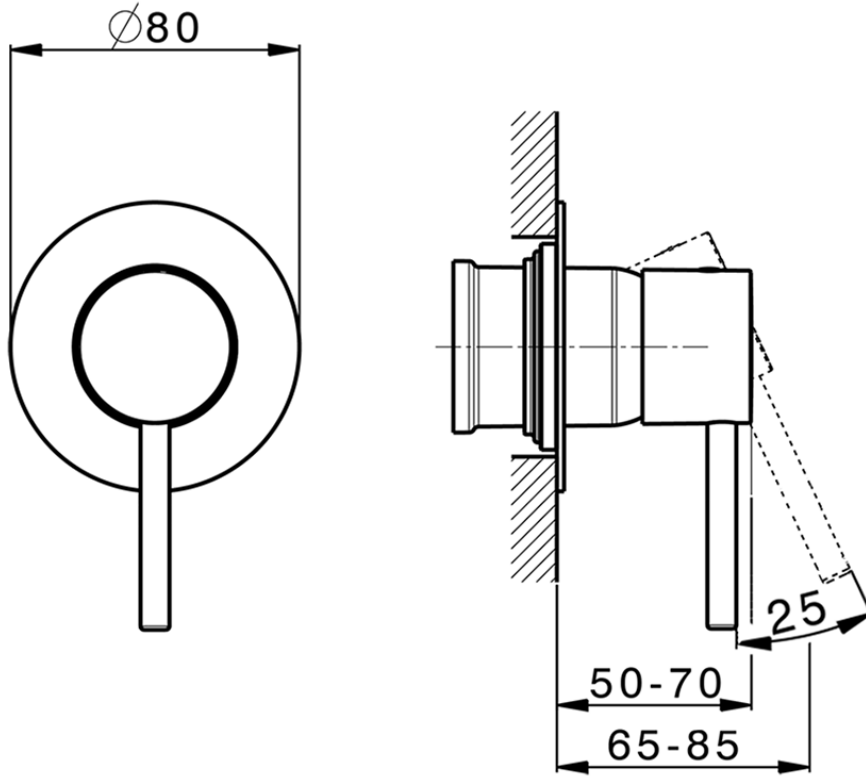

## Exposed part for concealed S.L. shower valve NUOVA KIRUNA\_K2003000

K2003000

<https://en.huberitalia.com/exposed-part-for-concealed-s-l-shower-valve-nuova-kiruna-k2003000>

## Piastra/Plate/Plaque/Platte/Placa

2-3mm: XX 27-47 YY 54-74

10mm: XX 16-40 YY 43-68

ZB005301

<https://en.huberitalia.com/concealed-single-lever-shower-mixer-concealed-zb005301>

Piastra/Plate/Plaque/Platte/Placa

2-3mm: XX 27-47 YY 54-74

10mm: XX 16-40 YY 43-68

ZB005300

<https://en.huberitalia.com/concealed-single-lever-shower-valve-concealed-zb005300>

2026-04-06