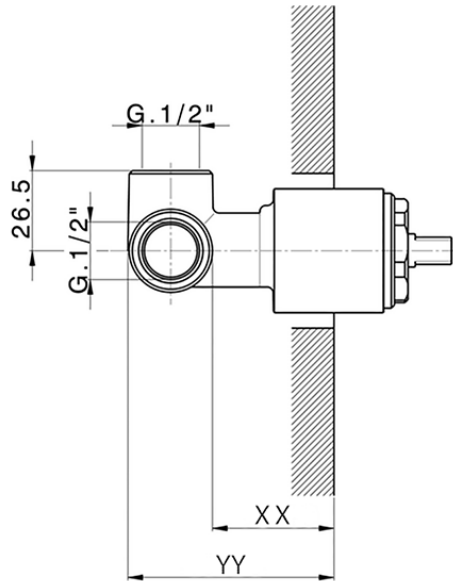

## Exposed part for concealed S.L. shower valve NUOVA KIRUNA\_K2003000

K2003000

<https://en.huberitalia.com/exposed-part-for-concealed-s-l-shower-valve-nuova-kiruna-k2003000>

## Piastra/Plate/Plaque/Platte/Placa

2-3mm: XX 27-47 YY 54-74

10mm: XX 16-40 YY 43-68

ZB005301

<https://en.huberitalia.com/concealed-single-lever-shower-mixer-concealed-zb005301>

Piastra/Plate/Plaque/Platte/Placa

2-3mm: XX 27-47 YY 54-74

10mm: XX 16-40 YY 43-68

ZB005300

<https://en.huberitalia.com/concealed-single-lever-shower-valve-concealed-zb005300>

2026-04-06