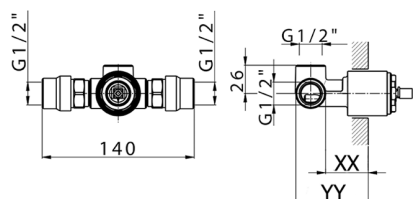

Concealed single lever shower mixer CONCEALED_ZB005301

MODEL **ZB005301**

Concealed single lever shower mixer, 1/2" concealed shower, without trim kit, with noise reducers

AVAILABLE FINISHINGS

04 04 Without finishing

CHARACTERISTICS

Installation	Concealed
Cartridge Spare Parts	ZZ94035000
35 mm Cartridge	
Concealed	1

Piastra/Plate/Plaque/Platte/Placa
 2-3mm: XX 27-47 YY 54-74
 10mm: XX 16-40 YY 43-68

Concealed single lever shower valve CONCEALED_ZB005300

MODEL **ZB005300**

Concealed single lever shower valve, 1/2" Concealed shower mixer, without trim kit

AVAILABLE FINISHINGS

 **04** 04 Without finishing

CHARACTERISTICS

Installation	Concealed
Cartridge Spare Parts	ZZ94035000
35 mm Cartridge	
Concealed	1

Piastra/Plate/Plaque/Platte/Placa
 2-3mm: XX 27-47 YY 54-74
 10mm: XX 16-40 YY 43-68

2026-04-09