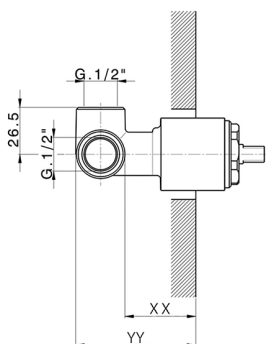

Concealed single lever shower mixer CONCEALED_ZB005301

MODEL **ZB005301**

Concealed single lever shower mixer, 1/2" concealed shower, without trim kit, with noise reducers

AVAILABLE FINISHINGS

04 04 Without finishing

CHARACTERISTICS

Installation	Concealed
Cartridge Spare Parts	ZZ94035000
35 mm Cartridge	
Concealed	1

Piastra/Plate/Plaque/Platte/Placa
 2-3mm: XX 27-47 YY 54-74
 10mm: XX 16-40 YY 43-68

Concealed single lever shower valve CONCEALED_ZB005300

MODEL **ZB005300**

Concealed single lever shower valve, 1/2" Concealed shower mixer, without trim kit

AVAILABLE FINISHINGS

 **04** 04 Without finishing

CHARACTERISTICS

Installation	Concealed
Cartridge Spare Parts	ZZ94035000
35 mm Cartridge	
Concealed	1

Piastra/Plate/Plaque/Platte/Placa
 2-3mm: XX 27-47 YY 54-74
 10mm: XX 16-40 YY 43-68

2026-04-09