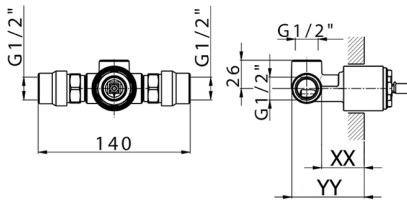

Concealed single lever shower mixer CONCEALED_ZB005301

MODEL **ZB005301**

Concealed single lever shower mixer, 1/2" concealed shower, without trim kit, with noise reducers

AVAILABLE FINISHINGS

CHARACTERISTICS

Installation	Concealed
Cartridge Spare Parts	ZZ94035000
35 mm Cartridge	
Concealed	1

Piastra/Plate/Plaque/Platte/Placa

2-3mm: XX 27-47 YY 54-74

10mm: XX 16-40 YY 43-68

Concealed single lever shower valve CONCEALED_ZB005300

MODEL **ZB005300**

Concealed single lever shower valve, 1/2" Concealed shower mixer, without trim kit

AVAILABLE FINISHINGS

04 04 Without finishing

CHARACTERISTICS

Installation	Concealed
Cartridge Spare Parts	ZZ94035000
35 mm Cartridge	
Concealed	1

Piastra/Plate/Plaque/Platte/Placa
 2-3mm: XX 27-47 YY 54-74
 10mm: XX 16-40 YY 43-68

2026-06-13