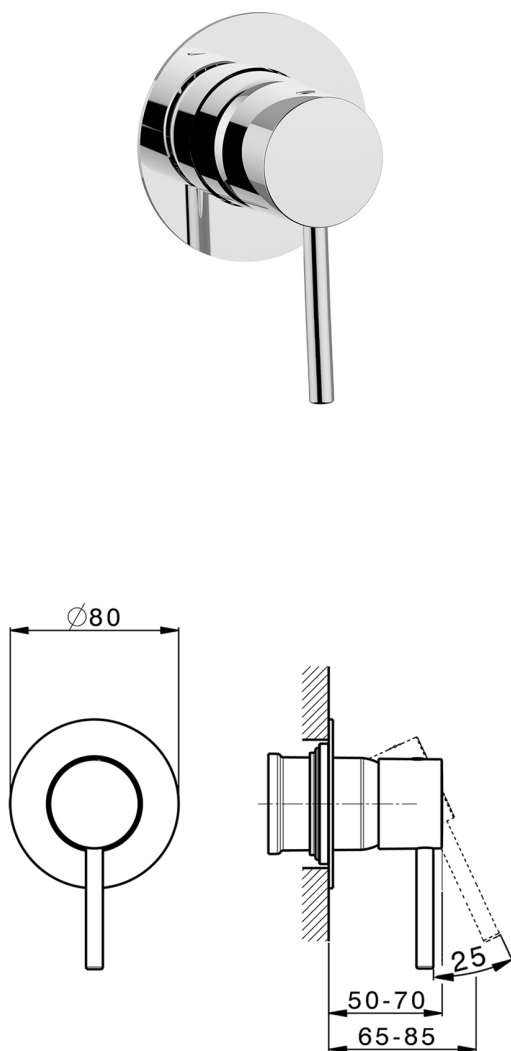

Exposed part for concealed S.L. shower valve NUOVA KIRUNA_K2003000

MODEL **K2003000**

Exposed part for concealed S.L. shower valve, without concealed part, for item ZB005300-ZB005301

AVAILABLE FINISHINGS

-  **21** 21 Chrome
-  **26** 26 Old Copper
-  **2F** 2F Brushed Nickel
-  **2W** 2W Brushed Gold
-  **40** 40 Matt Black
-  **4Q** 4Q Matt White

CHARACTERISTICS

Installation **Concealed**
 Required concealed parts **ZB005301**
ZB005300

Concealed single lever shower mixer CONCEALED_ZB005301

MODEL **ZB005301**

Concealed single lever shower mixer, 1/2" concealed shower, without trim kit, with noise reducers

AVAILABLE FINISHINGS

CHARACTERISTICS

Installation	Concealed
Cartridge Spare Parts	ZZ94035000
35 mm Cartridge	
Concealed	1

Piastra/Plate/Plaque/Platte/Placa

2-3mm: XX 27-47 YY 54-74

10mm: XX 16-40 YY 43-68

Concealed single lever shower valve CONCEALED_ZB005300