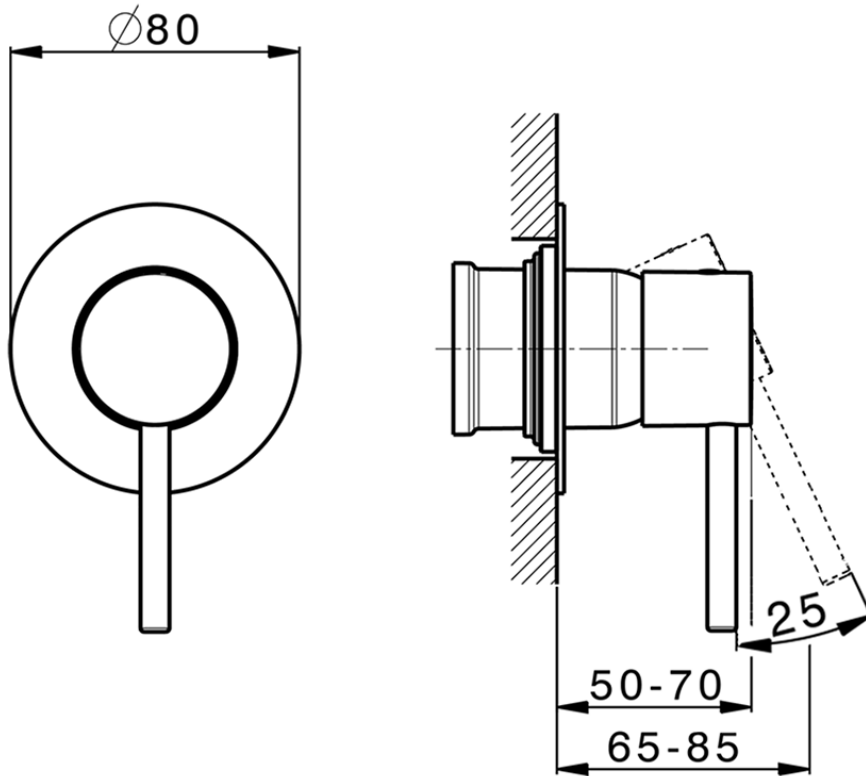

Exposed part for concealed S.L. shower valve NUOVA KIRUNA_K2003000

K2003000

<https://en.huberitalia.com/exposed-part-for-concealed-s-l-shower-valve-nuova-kiruna-k2003000>

Piastra/Plate/Plaque/Platte/Placa

2-3mm: XX 27-47 YY 54-74

10mm: XX 16-40 YY 43-68

ZB005301

<https://en.huberitalia.com/concealed-single-lever-shower-mixer-concealed-zb005301>

Piastra/Plate/Plaque/Platte/Placa

2-3mm: XX 27-47 YY 54-74

10mm: XX 16-40 YY 43-68

ZB005300

<https://en.huberitalia.com/concealed-single-lever-shower-valve-concealed-zb005300>

2026-04-08