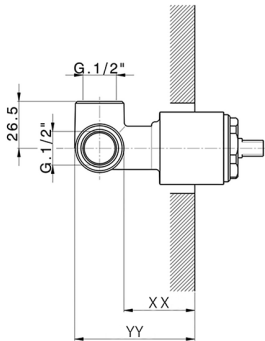

CHARACTERISTICS

| | |
|------------------------|-------------------|
| Installation | Concealed |
| Cartridge Spare Parts | ZZ94035000 |
| 35 mm Cartridge | |
| Concealed | 1 |

Piastra/Plate/Plaque/Platte/Placa
 2-3mm: XX 27-47 YY 54-74
 10mm: XX 16-40 YY 43-68

Concealed single lever shower valve CONCEALED_ZB005300

MODEL **ZB005300**

Concealed single lever shower valve, 1/2" Concealed shower mixer, without trim kit

AVAILABLE FINISHINGS

 **04** 04 Without finishing

CHARACTERISTICS

| | |
|------------------------|-------------------|
| Installation | Concealed |
| Cartridge Spare Parts | ZZ94035000 |
| 35 mm Cartridge | |
| Concealed | 1 |

Piastra/Plate/Plaque/Platte/Placa

2-3mm: XX 27-47 YY 54-74

10mm: XX 16-40 YY 43-68

2026-04-29