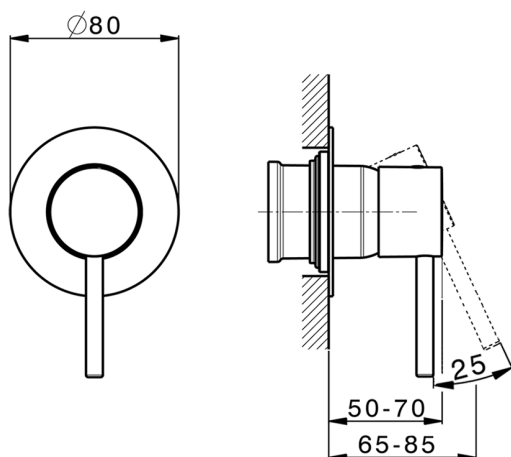

Exposed part for concealed S.L. shower valve NUOVA KIRUNA_K2003000

MODEL **K2003000**

Exposed part for concealed S.L. shower valve, without concealed part, for item ZB005300-ZB005301

AVAILABLE FINISHINGS

ZB005300

Concealed single lever shower mixer CONCEALED_ZB005301

MODEL **ZB005301**

Concealed single lever shower mixer, 1/2" concealed shower, without trim kit, with noise reducers

AVAILABLE FINISHINGS

04 04 Without finishing

CHARACTERISTICS

| | |
|------------------------|-------------------|
| Installation | Concealed |
| Cartridge Spare Parts | ZZ94035000 |
| 35 mm Cartridge | |
| Concealed | 1 |

Piastra/Plate/Plaque/Platte/Placa
 2-3mm: XX 27-47 YY 54-74
 10mm: XX 16-40 YY 43-68

2-3mm: XX 27-47 YY 54-74

10mm: XX 16-40 YY 43-68

2026-04-29