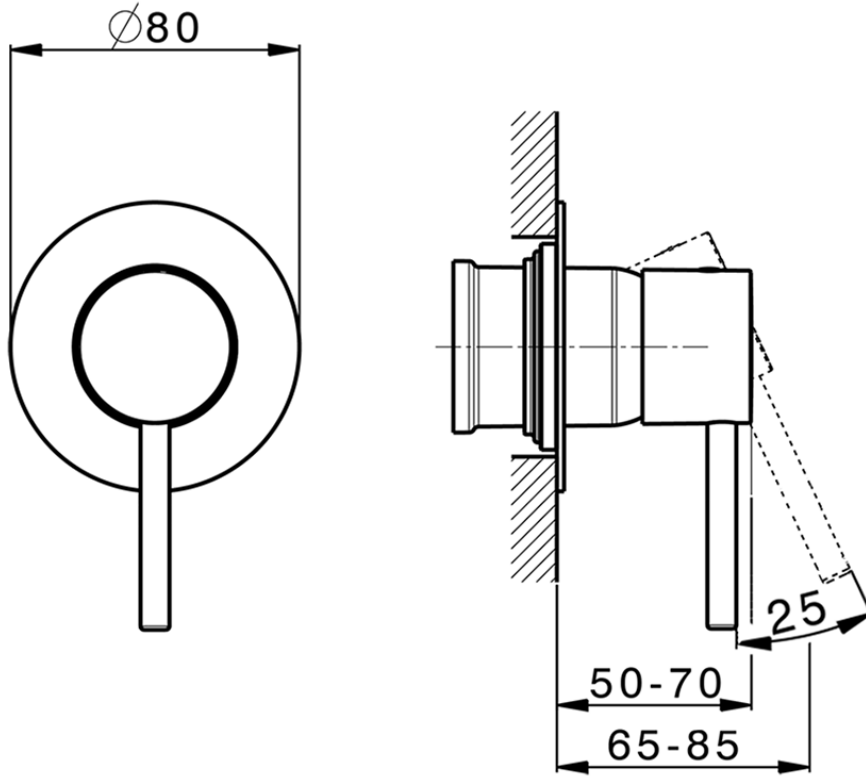

Exposed part for concealed S.L. shower valve NUOVA KIRUNA_K2003000

K2003000

<https://en.huberitalia.com/exposed-part-for-concealed-s-l-shower-valve-nuova-kiruna-k2003000>

Piastra/Plate/Plaque/Platte/Placa

2-3mm: XX 27-47 YY 54-74

10mm: XX 16-40 YY 43-68

ZB005301

<https://en.huberitalia.com/concealed-single-lever-shower-mixer-concealed-zb005301>

Piastra/Plate/Plaque/Platte/Placa

2-3mm: XX 27-47 YY 54-74

10mm: XX 16-40 YY 43-68

ZB005300

<https://en.huberitalia.com/concealed-single-lever-shower-valve-concealed-zb005300>

2026-04-08