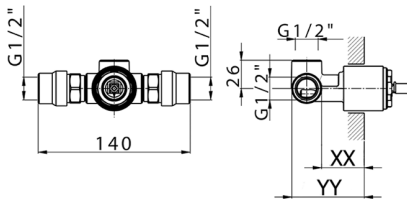

CHARACTERISTICS

Installation	Concealed
Cartridge Spare Parts	ZZ94035000
35 mm Cartridge	
Concealed	1

Piastra/Plate/Plaque/Platte/Placa
2-3mm: XX 27-47 YY 54-74
10mm: XX 16-40 YY 43-68