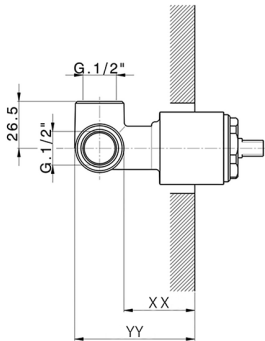

Concealed single lever shower mixer CONCEALED_ZB005301

MODEL **ZB005301**

Concealed single lever shower mixer, 1/2" concealed shower, without trim kit, with noise reducers

AVAILABLE FINISHINGS

04 04 Without finishing

CHARACTERISTICS

Installation	Concealed
Cartridge Spare Parts	ZZ94035000
35 mm Cartridge	
Concealed	1

Piastra/Plate/Plaque/Platte/Placa

2-3mm: XX 27-47 YY 54-74

10mm: XX 16-40 YY 43-68

Concealed single lever shower valve CONCEALED_ZB005300

MODEL **ZB005300**

Concealed single lever shower valve, 1/2" Concealed shower mixer, without trim kit

AVAILABLE FINISHINGS

 **04** 04 Without finishing

CHARACTERISTICS

Installation	Concealed
Cartridge Spare Parts	ZZ94035000
35 mm Cartridge	
Concealed	1

Piastra/Plate/Plaque/Platte/Placa
 2-3mm: XX 27-47 YY 54-74
 10mm: XX 16-40 YY 43-68

2026-04-06