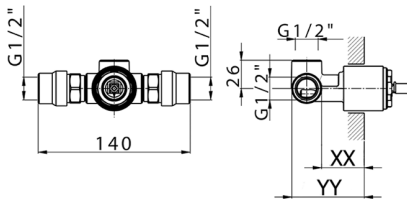

## Concealed single lever shower mixer CONCEALED\_ZB005301

MODEL **ZB005301**

Concealed single lever shower mixer, 1/2" concealed shower, without trim kit, with noise reducers

### CHARACTERISTICS

Installation	<b>Concealed</b>
Cartridge Spare Parts	<b>ZZ94035000</b>
<b>35 mm Cartridge</b>	
Concealed	<b>1</b>

Piastra/Plate/Plaque/Platte/Placa  
 2-3mm: XX 27-47 YY 54-74  
 10mm: XX 16-40 YY 43-68