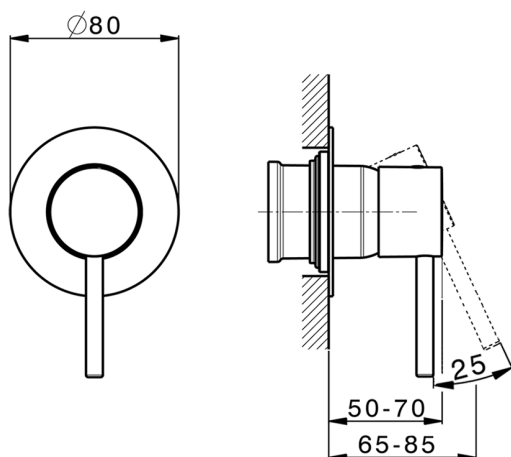

## Exposed part for concealed S.L. shower valve NUOVA KIRUNA\_K2003000

MODEL **K2003000**

Exposed part for concealed S.L. shower valve, without concealed part, for item ZB005300-ZB005301

## Concealed single lever shower mixer CONCEALED\_ZB005301

MODEL **ZB005301**

Concealed single lever shower mixer, 1/2" concealed shower, without trim kit, with noise reducers

AVAILABLE FINISHINGS

**04** 04 Without finishing

CHARACTERISTICS

Installation	<b>Concealed</b>
Cartridge Spare Parts	<b>ZZ94035000</b>
<b>35 mm Cartridge</b>	
Concealed	<b>1</b>

Piastra/Plate/Plaque/Platte/Placa  
 2-3mm: XX 27-47 YY 54-74  
 10mm: XX 16-40 YY 43-68