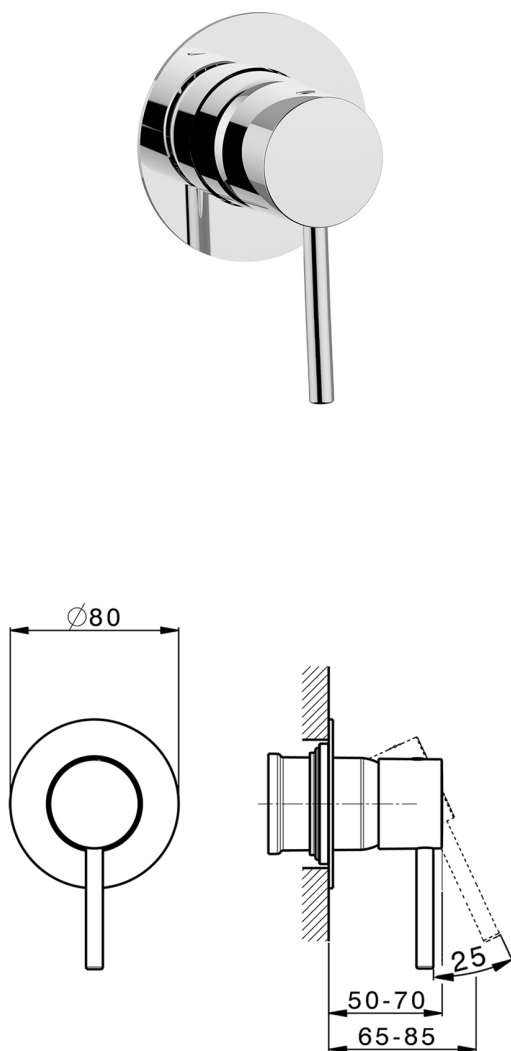

Exposed part for concealed S.L. shower valve NUOVA KIRUNA_K2003000

MODEL **K2003000**

Exposed part for concealed S.L. shower valve, without concealed part, for item ZB005300-ZB005301

AVAILABLE FINISHINGS

-  **21** 21 Chrome
-  **26** 26 Old Copper
-  **2F** 2F Brushed Nickel
-  **2W** 2W Brushed Gold
-  **40** 40 Matt Black
-  **4Q** 4Q Matt White

CHARACTERISTICS

Installation **Concealed**
 Required concealed parts **ZB005301**
ZB005300

Concealed single lever shower mixer CONCEALED_ZB005301

MODEL **ZB005301**

Concealed single lever shower mixer, 1/2" concealed shower, without trim kit, with noise reducers

AVAILABLE FINISHINGS

04 04 Without finishing

CHARACTERISTICS

Installation	Concealed
Cartridge Spare Parts	ZZ94035000
35 mm Cartridge	
Concealed	1

Piastra/Plate/Plaque/Platte/Placa

2-3mm: XX 27-47 YY 54-74

10mm: XX 16-40 YY 43-68

Concealed single lever shower valve CONCEALED_ZB005300