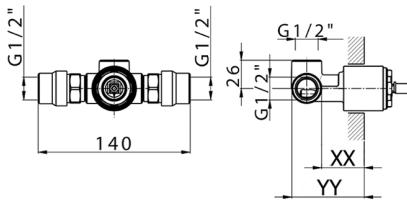

Concealed single lever shower mixer CONCEALED_ZB005301

MODEL **ZB005301**

Concealed single lever shower mixer, 1/2" concealed shower, without trim kit, with noise reducers

AVAILABLE FINISHINGS

04 04 Without finishing

CHARACTERISTICS

Installation	Concealed
Cartridge Spare Parts	ZZ94035000
35 mm Cartridge	
Concealed	1

Piastra/Plate/Plaque/Platte/Placa

2-3mm: XX 27-47 YY 54-74

10mm: XX 16-40 YY 43-68

Concealed single lever shower valve CONCEALED_ZB005300

MODEL **ZB005300**

Concealed single lever shower valve, 1/2" Concealed shower mixer, without trim kit

AVAILABLE FINISHINGS

 **04** 04 Without finishing

CHARACTERISTICS

Installation	Concealed
Cartridge Spare Parts	ZZ94035000
35 mm Cartridge	
Concealed	1

Piastra/Plate/Plaque/Platte/Placa
 2-3mm: XX 27-47 YY 54-74
 10mm: XX 16-40 YY 43-68

2026-04-06