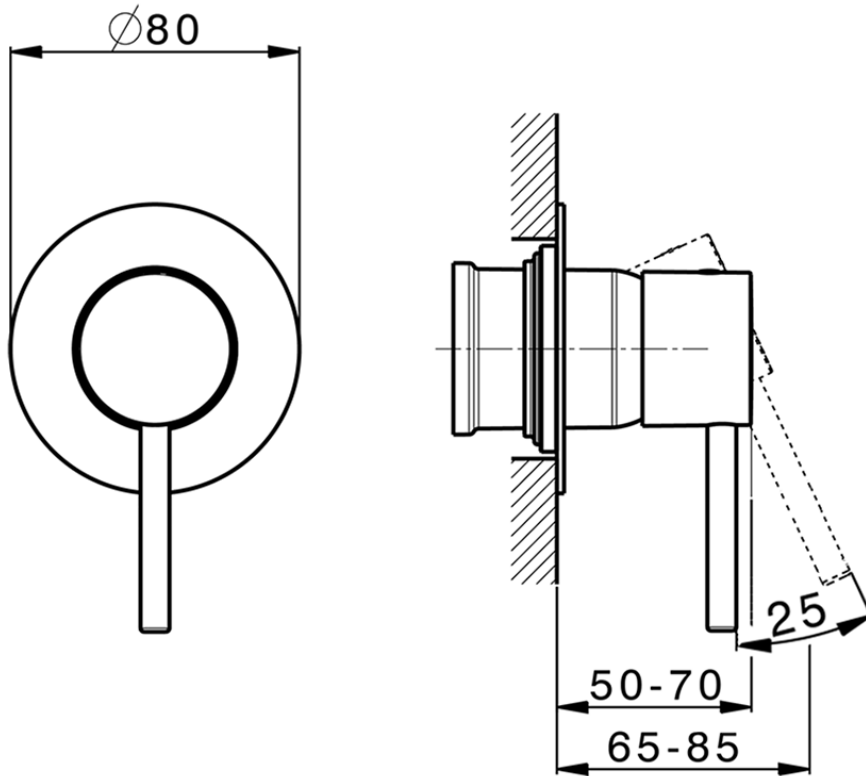

Exposed part for concealed S.L. shower valve NUOVA KIRUNA_K2003000

K2003000

<https://en.huberitalia.com/exposed-part-for-concealed-s-l-shower-valve-nuova-kiruna-k2003000>

Piastra/Plate/Plaque/Platte/Placa

2-3mm: XX 27-47 YY 54-74

10mm: XX 16-40 YY 43-68

ZB005301

<https://en.huberitalia.com/concealed-single-lever-shower-mixer-concealed-zb005301>

Piastra/Plate/Plaque/Platte/Placa

2-3mm: XX 27-47 YY 54-74

10mm: XX 16-40 YY 43-68

ZB005300

<https://en.huberitalia.com/concealed-single-lever-shower-valve-concealed-zb005300>

2026-04-11