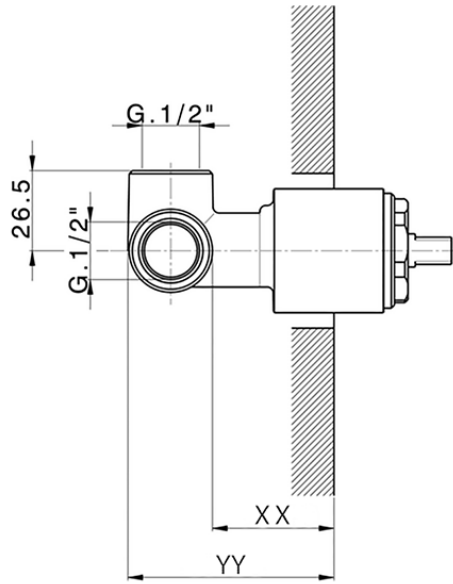

Exposed part for concealed S.L. shower valve NUOVA KIRUNA_K2003000

K2003000

<https://en.huberitalia.com/exposed-part-for-concealed-s-l-shower-valve-nuova-kiruna-k2003000>

Piastra/Plate/Plaque/Platte/Placa

2-3mm: XX 27-47 YY 54-74

10mm: XX 16-40 YY 43-68

ZB005301

<https://en.huberitalia.com/concealed-single-lever-shower-mixer-concealed-zb005301>

Piastra/Plate/Plaque/Platte/Placa

2-3mm: XX 27-47 YY 54-74

10mm: XX 16-40 YY 43-68

ZB005300

<https://en.huberitalia.com/concealed-single-lever-shower-valve-concealed-zb005300>

2026-04-11