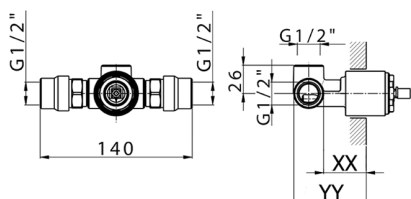

Concealed single lever shower mixer CONCEALED_ZB005301

MODEL **ZB005301**

Concealed single lever shower mixer, 1/2" concealed shower, without trim kit, with noise reducers

AVAILABLE FINISHINGS

CHARACTERISTICS

Installation	Concealed
Cartridge Spare Parts	ZZ94035000
35 mm Cartridge	
Concealed	1

Piastra/Plate/Plaque/Platte/Placa
 2-3mm: XX 27-47 YY 54-74
 10mm: XX 16-40 YY 43-68

Concealed single lever shower valve CONCEALED_ZB005300

MODEL **ZB005300**

Concealed single lever shower valve, 1/2" Concealed shower mixer, without trim kit

AVAILABLE FINISHINGS

CHARACTERISTICS

Installation	Concealed
Cartridge Spare Parts	ZZ94035000
35 mm Cartridge	
Concealed	1

Piastra/Plate/Plaque/Platte/Placa
 2-3mm: XX 27-47 YY 54-74
 10mm: XX 16-40 YY 43-68

2026-04-11