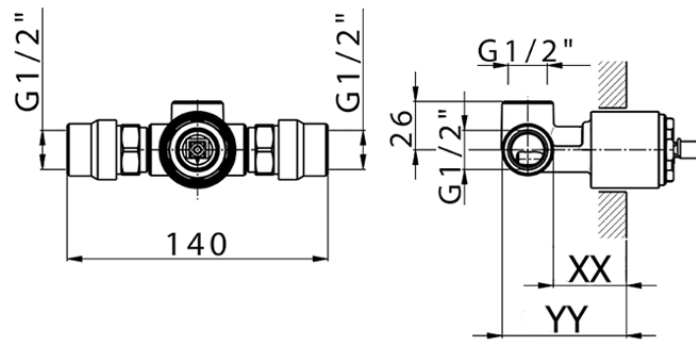

## Exposed part for concealed S.L. shower valve NUOVA KIRUNA\_K2003000

K2003000

<https://en.huberitalia.com/exposed-part-for-concealed-s-l-shower-valve-nuova-kiruna-k2003000>

Piastra/Plate/Plaque/Platte/Placa  
 2-3mm: XX 27-47 YY 54-74  
 10mm: XX 16-40 YY 43-68

ZB005301

<https://en.huberitalia.com/concealed-single-lever-shower-mixer-concealed-zb005301>

Piastra/Plate/Plaque/Platte/Placa

2-3mm: XX 27-47 YY 54-74

10mm: XX 16-40 YY 43-68

ZB005300

<https://en.huberitalia.com/concealed-single-lever-shower-valve-concealed-zb005300>