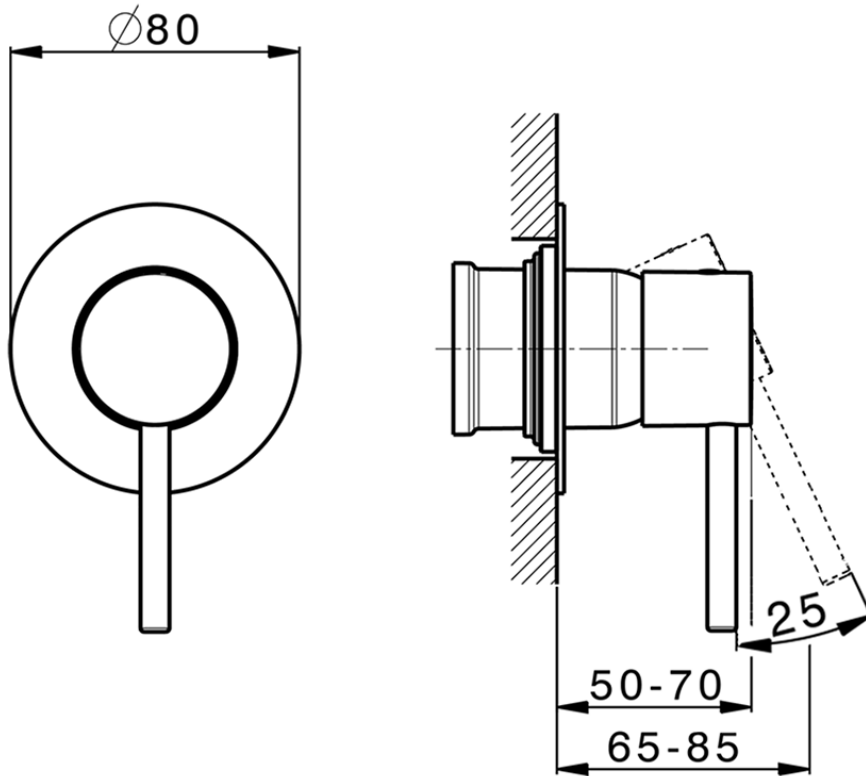

## Exposed part for concealed S.L. shower valve NUOVA KIRUNA\_K2003000

K2003000

<https://en.huberitalia.com/exposed-part-for-concealed-s-l-shower-valve-nuova-kiruna-k2003000>

Piastra/Plate/Plaque/Platte/Placa  
 2-3mm: XX 27-47 YY 54-74  
 10mm: XX 16-40 YY 43-68

ZB005301

<https://en.huberitalia.com/concealed-single-lever-shower-mixer-concealed-zb005301>

Piastra/Plate/Plaque/Platte/Placa

2-3mm: XX 27-47 YY 54-74

10mm: XX 16-40 YY 43-68

ZB005300

<https://en.huberitalia.com/concealed-single-lever-shower-valve-concealed-zb005300>