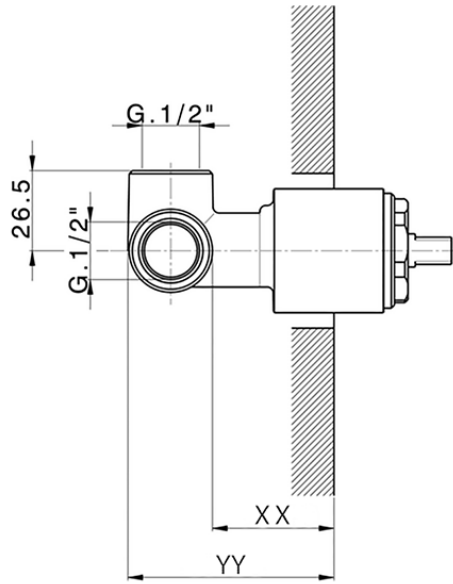

## Exposed part for concealed S.L. shower valve NUOVA KIRUNA\_K2003000

K2003000

<https://en.huberitalia.com/exposed-part-for-concealed-s-l-shower-valve-nuova-kiruna-k2003000>

Piastra/Plate/Plaque/Platte/Placa  
 2-3mm: XX 27-47 YY 54-74  
 10mm: XX 16-40 YY 43-68

ZB005301

<https://en.huberitalia.com/concealed-single-lever-shower-mixer-concealed-zb005301>

Piastra/Plate/Plaque/Platte/Placa

2-3mm: XX 27-47 YY 54-74

10mm: XX 16-40 YY 43-68

ZB005300

<https://en.huberitalia.com/concealed-single-lever-shower-valve-concealed-zb005300>