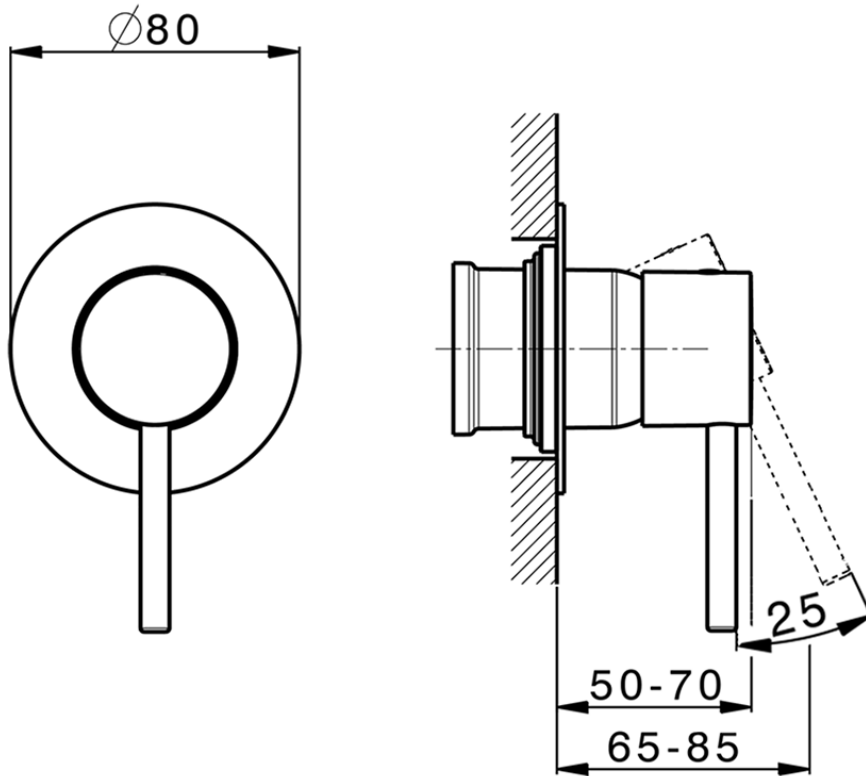

## Exposed part for concealed S.L. shower valve NUOVA KIRUNA\_K2003000

K2003000

<https://en.huberitalia.com/exposed-part-for-concealed-s-l-shower-valve-nuova-kiruna-k2003000>

## Piastra/Plate/Plaque/Platte/Placa

2-3mm: XX 27-47 YY 54-74

10mm: XX 16-40 YY 43-68

ZB005301

<https://en.huberitalia.com/concealed-single-lever-shower-mixer-concealed-zb005301>

Piastra/Plate/Plaque/Platte/Placa

2-3mm: XX 27-47 YY 54-74

10mm: XX 16-40 YY 43-68

ZB005300

<https://en.huberitalia.com/concealed-single-lever-shower-valve-concealed-zb005300>

2026-04-11