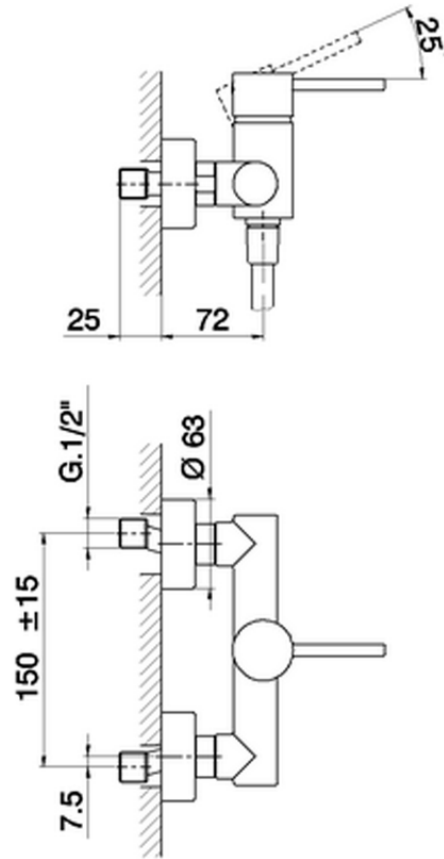

## Single lever shower mixer TRATTO EVO\_TV000440

TV000440

<https://en.huberitalia.com/single-lever-shower-mixer-tratto-evo-tv000440>

2024-11-15