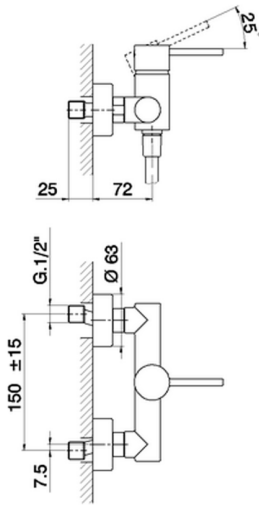

Single lever shower mixer TRATTO EVO_TV000440

MODEL **TV000440**

Single lever shower mixer, without shower set, 1/2" M flexible connection

AVAILABLE FINISHINGS

CHARACTERISTICS

Cartridge Spare Parts **ZZ95409000**

35 mm Cartridge

2024-11-15