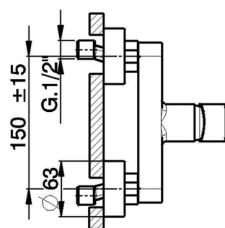

## Single lever shower mixer, with shower set H2\_H2000453

MODEL **H2000453**

Single lever shower mixer, with shower set, wall mounted adjustable handshower bracket, ABS D.26 mm minimalistic one spray handshower, Brass 150 cm flexible hose

AVAILABLE FINISHINGS

CHARACTERISTICS

Cartridge Spare Parts **ZZ95435000**

**35 mm Cartridge**