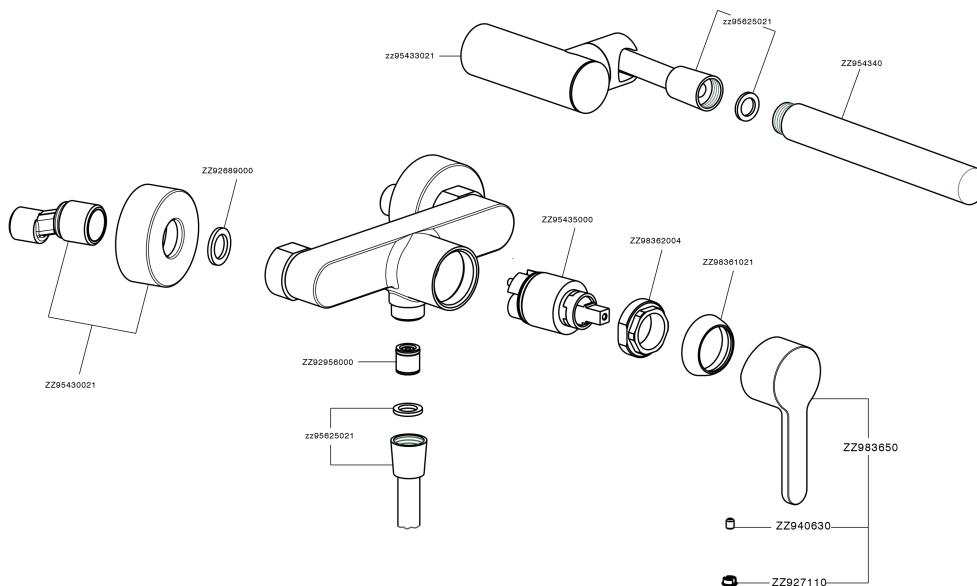

Single lever shower mixer, with shower set H2_H2000453

MODEL **H2000453**

Single lever shower mixer, with shower set, wall mounted adjustable handshower bracket, ABS D.26 mm minimalistic one spray handshower, Brass 150 cm flexible hose

AVAILABLE FINISHINGS

CHARACTERISTICS

Cartridge Spare Parts **ZZ95435000**

35 mm Cartridge

EcoStop

EcoStop feature limits water flow to approximately 50% of maximum output with one point of resistance on setting. Push slightly past the middle stop only when full water output is required. This will save water up to 50%.

Single lever shower mixer, with shower set H2_H2000453

H2000453

<https://en.huberitalia.com/single-lever-shower-mixer-with-shower-set-h2-h2000453>

2026-06-26