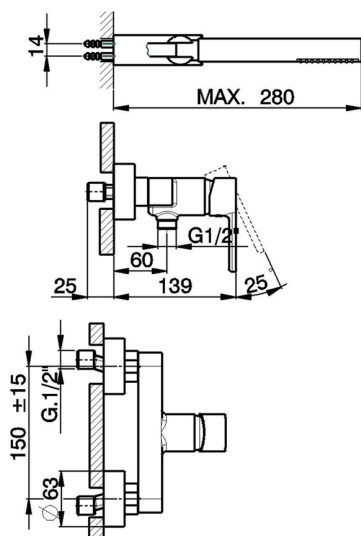

Single lever shower mixer, with shower set H2_H2000453

MODEL **H2000453**

Single lever shower mixer, with shower set, wall mounted adjustable handshower bracket, ABS D.26 mm minimalistic one spray handshower, Brass 150 cm flexible hose

AVAILABLE FINISHINGS

CHARACTERISTICS

Cartridge Spare Parts **ZZ95435000**

35 mm Cartridge

EcoStop

EcoStop feature limits water flow to approximately 50% of maximum output with one point of resistance on setting. Push slightly past the middle stop only when full water output is required. This will save water up to 50%.

Single lever shower mixer, with shower set H2_H2000453

H2000453

<https://en.huberitalia.com/single-lever-shower-mixer-with-shower-set-h2-h2000453>

2026-06-26