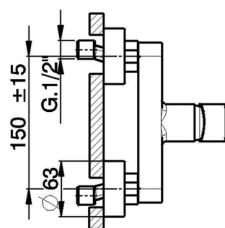

Single lever shower mixer, with shower set H2_H2000453

MODEL **H2000453**

Single lever shower mixer, with shower set, wall mounted adjustable handshower bracket, ABS D.26 mm minimalistic one spray handshower, Brass 150 cm flexible hose

AVAILABLE FINISHINGS

CHARACTERISTICS

Cartridge Spare Parts **ZZ95435000**

35 mm Cartridge

EcoStop

EcoStop feature limits water flow to approximately 50% of maximum output with one point of resistance on setting. Push slightly past the middle stop only when full water output is required. This will save water up to 50%.