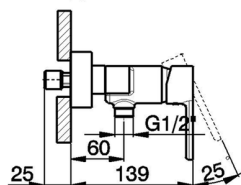

## Single lever shower mixer, with shower set H2\_H2000453

MODEL **H2000453**

Single lever shower mixer, with shower set, wall mounted adjustable handshower bracket, ABS D.26 mm minimalistic one spray handshower, Brass 150 cm flexible hose

AVAILABLE FINISHINGS

CHARACTERISTICS

Cartridge Spare Parts **ZZ95435000**

**35 mm Cartridge**