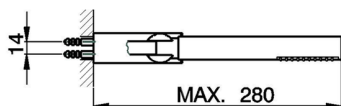

## Single lever shower mixer, with shower set H2\_H2000453

MODEL **H2000453**

Single lever shower mixer, with shower set, wall mounted adjustable handshower bracket, ABS D.26 mm minimalistic one spray handshower, Brass 150 cm flexible hose

AVAILABLE FINISHINGS

CHARACTERISTICS

Cartridge Spare Parts **ZZ95435000**

**35 mm Cartridge**