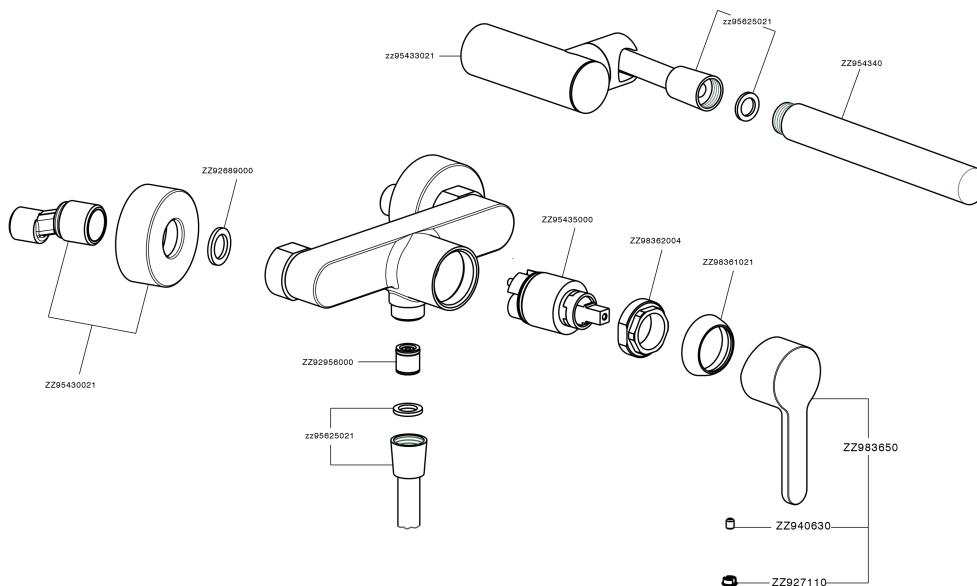

Single lever shower mixer, with shower set H2_H2000453

MODEL **H2000453**

Single lever shower mixer, with shower set, wall mounted adjustable handshower bracket, ABS D.26 mm minimalistic one spray handshower, Brass 150 cm flexible hose

AVAILABLE FINISHINGS

CHARACTERISTICS

Cartridge Spare Parts **ZZ95435000**

35 mm Cartridge

EcoStop

EcoStop feature limits water flow to approximately 50% of maximum output with one point of resistance on setting. Push slightly past the middle stop only when full water output is required. This will save water up to 50%.

Single lever shower mixer, with shower set H2_H2000453

H2000453

<https://en.huberitalia.com/single-lever-shower-mixer-with-shower-set-h2-h2000453>

2026-04-05