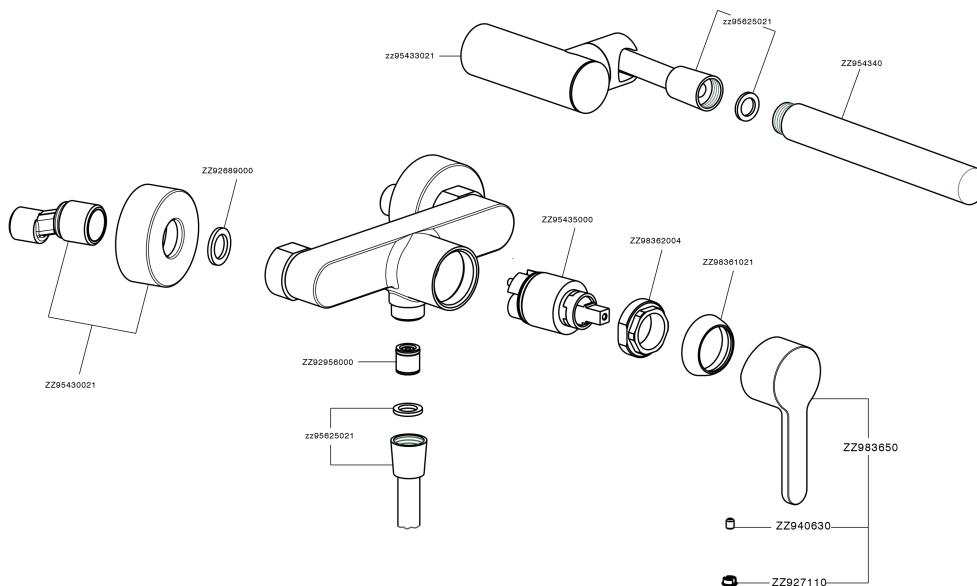

## Single lever shower mixer, with shower set H2\_H2000453

MODEL **H2000453**

Single lever shower mixer, with shower set, wall mounted adjustable handshower bracket, ABS D.26 mm minimalistic one spray handshower, Brass 150 cm flexible hose

AVAILABLE FINISHINGS

CHARACTERISTICS

Cartridge Spare Parts **ZZ95435000**

**35 mm Cartridge**

### EcoStop

EcoStop feature limits water flow to approximately 50% of maximum output with one point of resistance on setting. Push slightly past the middle stop only when full water output is required. This will save water up to 50%.

## Single lever shower mixer, with shower set H2\_H2000453

H2000453

<https://en.huberitalia.com/single-lever-shower-mixer-with-shower-set-h2-h2000453>

2026-05-16