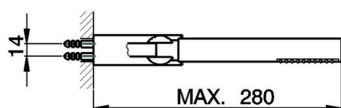

Single lever shower mixer, with shower set H2_H2000453

MODEL **H2000453**

Single lever shower mixer, with shower set, wall mounted adjustable handshower bracket, ABS D.26 mm minimalistic one spray handshower, Brass 150 cm flexible hose

AVAILABLE FINISHINGS

CHARACTERISTICS

Cartridge Spare Parts **ZZ95435000**

35 mm Cartridge

EcoStop

EcoStop feature limits water flow to approximately 50% of maximum output with one point of resistance on setting. Push slightly past the middle stop only when full water output is required. This will save water up to 50%.