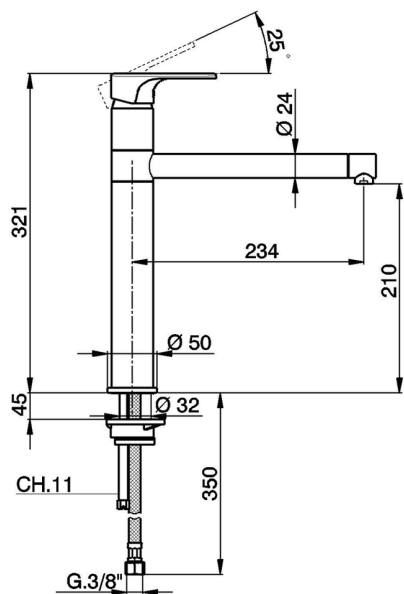

## Single lever sink mixer KITCHEN\_AH001580

MODEL **AH001580**

Single lever sink mixer, swivel spout, G.3/8" stainless steel flexible hoses

### CHARACTERISTICS

Cartridge Spare Parts **ZZ95409000**

**35 mm Cartridge**