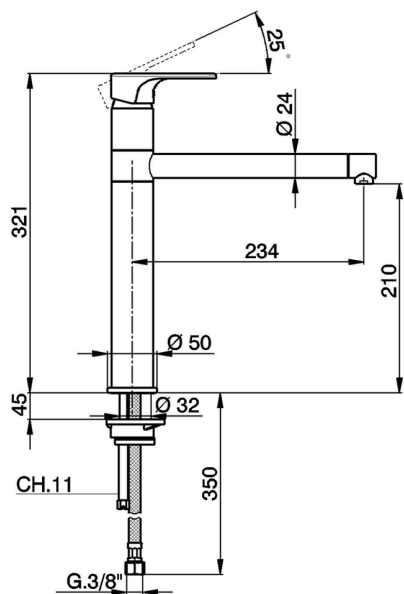

Single lever sink mixer KITCHEN_AH001580

MODEL **AH001580**

Single lever sink mixer, swivel spout, G.3/8" stainless steel flexible hoses

AVAILABLE FINISHINGS

-  **21** 21 Chrome
-  **2F** 2F Brushed Nickel
-  **40** 40 Matt Black

CHARACTERISTICS

Cartridge Spare Parts **ZZ95409000**

35 mm Cartridge

Hygienic Spray

Shut-off Hand shower, for sanitary cleaning.

EcoStop

EcoStop feature limits water flow to approximately 50% of maximum output with one point of resistance on setting. Push slightly past the middle stop only when full water output is required. This will save water up to 50%.