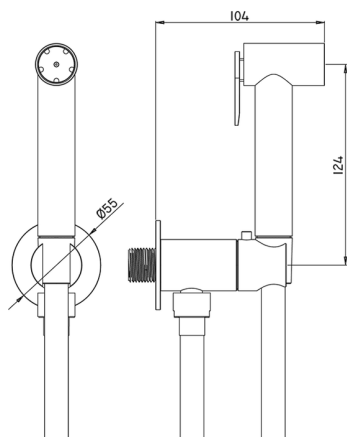

Toilet-jet handshower set HYGENIC SHOWERS_TT007920

MODEL **TT007920**

Toilet-jet handshower set, round wall bracket, single water opening, Brass Toilet-jet handshower, 120 cm PVC flexible hose

AVAILABLE FINISHINGS

21 21 Chrome

CHARACTERISTICS

Toilet-jet handshower

Toilet-jet Handshower

Multi-jets hygienic hand shower, for personal hygiene care.

2024-11-15