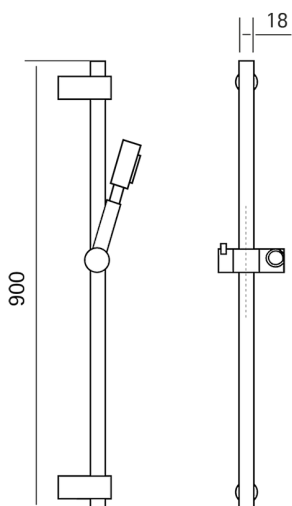

Lynox showerset LYNOX_SS010630

MODEL **SS010630**

Lynox showerset, 90 cm sliding rail bar with sliding bracket, extraLarge one spray handshower, 150 cm stainless steel flexible hose, Inox AISI 316L

AVAILABLE FINISHINGS

D1 D1 Brushed Inox

CHARACTERISTICS

2024-12-22