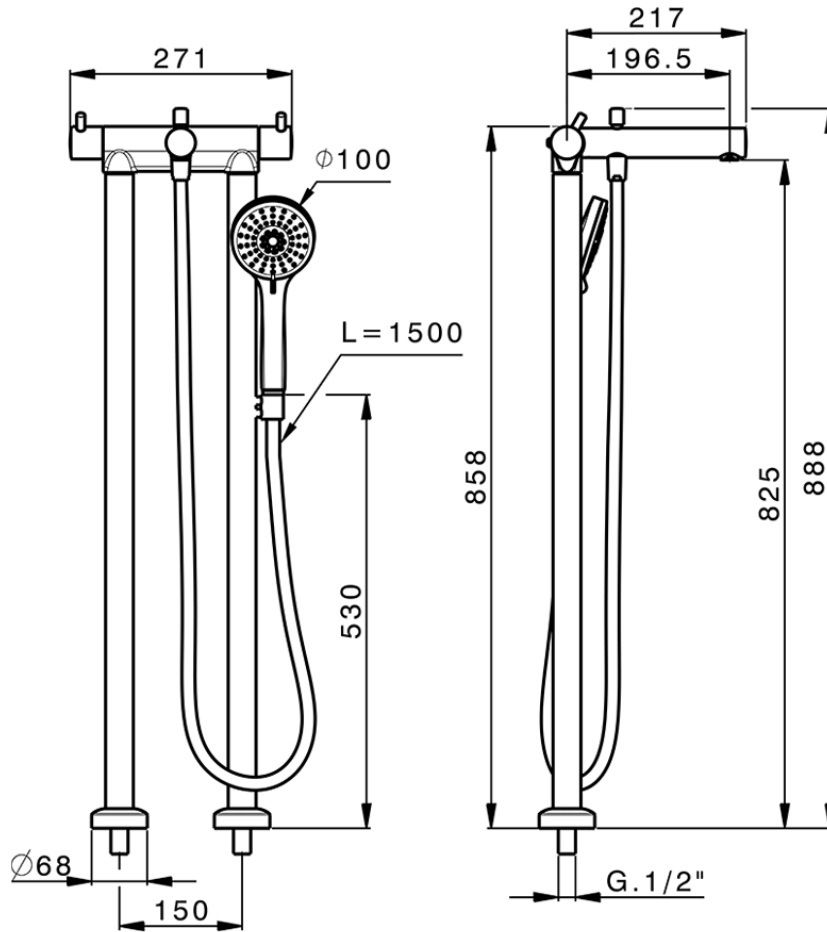

Thermostatic floor-mounted bath mixer NUOVA KIRUNA\_K2T39010

K2T39010

<https://en.huberitalia.com/thermostatic-floor-mounted-bath-mixer-nuova-kiruna-k2t39010>

2024-09-20