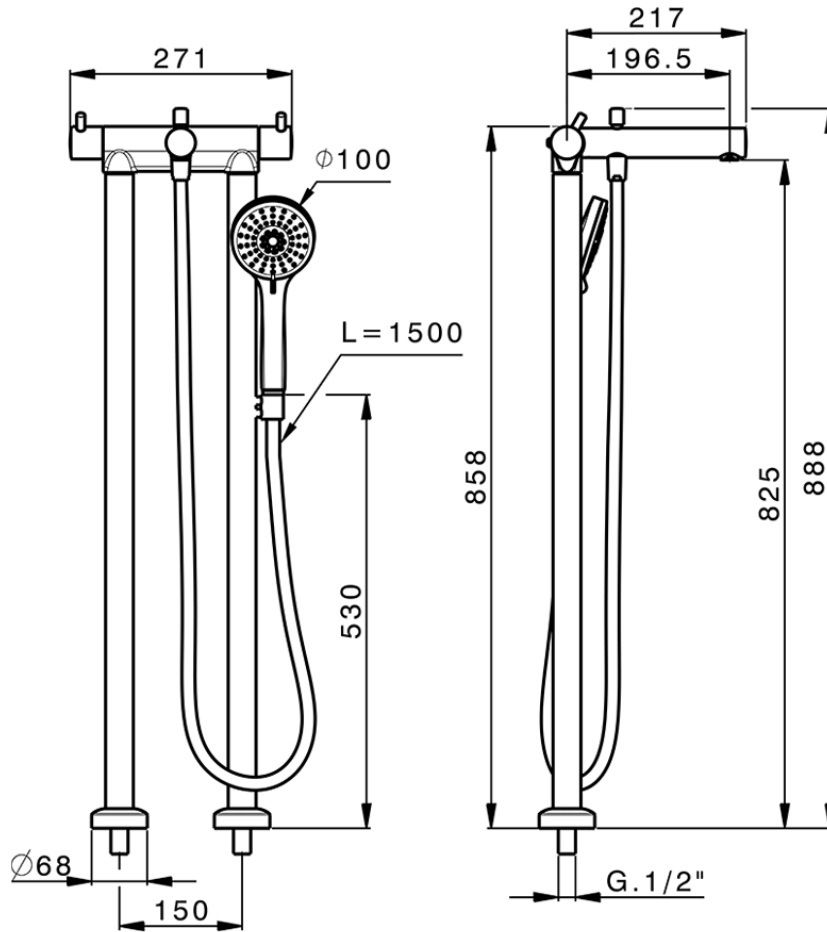

Thermostatic floor-mounted bath mixer NUOVA KIRUNA_K2T39010

K2T39010

<https://en.huberitalia.com/thermostatic-floor-mounted-bath-mixer-nuova-kiruna-k2t39010>

2024-09-19