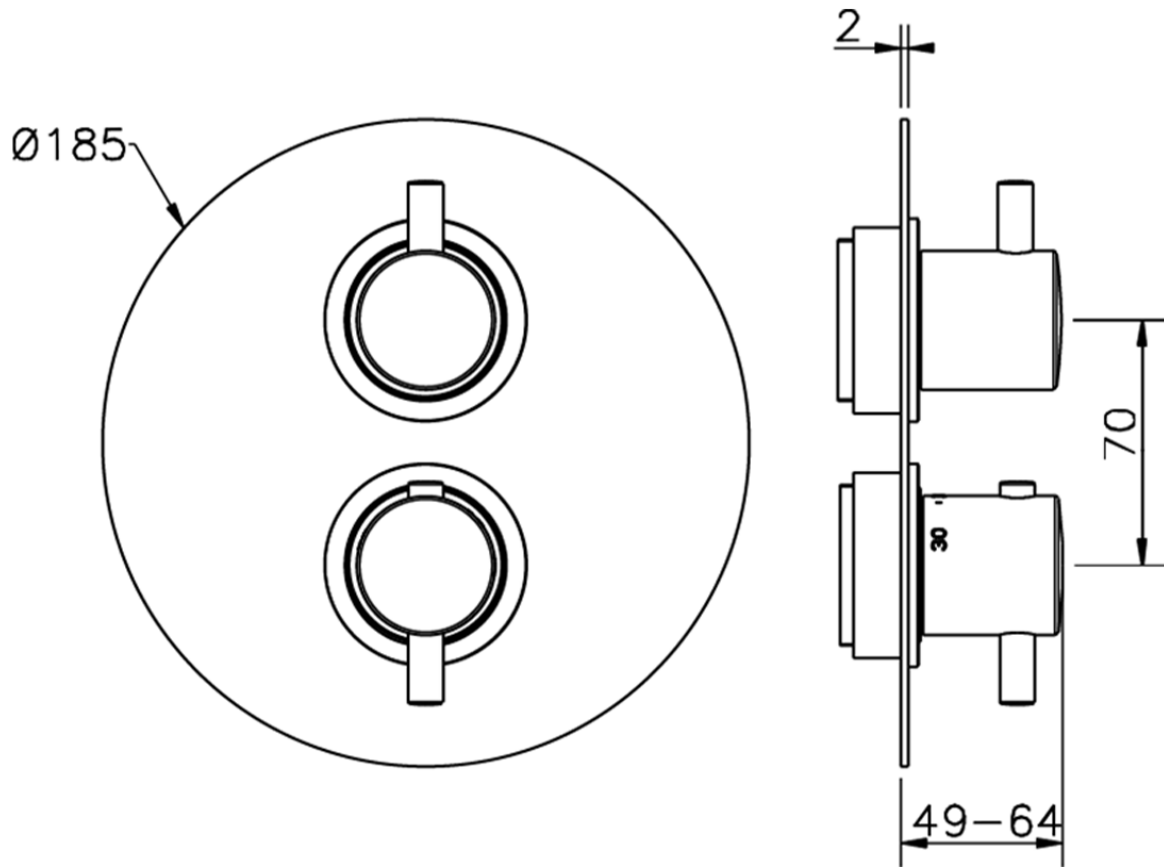

Exposed part for 3-outlet thermostatic mixer THERMO_K2018200

K2018200

<https://en.huberitalia.com/exposed-part-for-3-outlet-thermostatic-mixer-thermo-k2018200>

Piastra/Plate/Plaque/Platte/Placa

2-3mm: XX 25-40 YY 76-91

10 mm: XX 16-31 YY 65-80

ZB018201

<https://en.huberitalia.com/3-outlet-concealed-thermostatic-shower-valve-concealed-zb018201>

2026-05-25