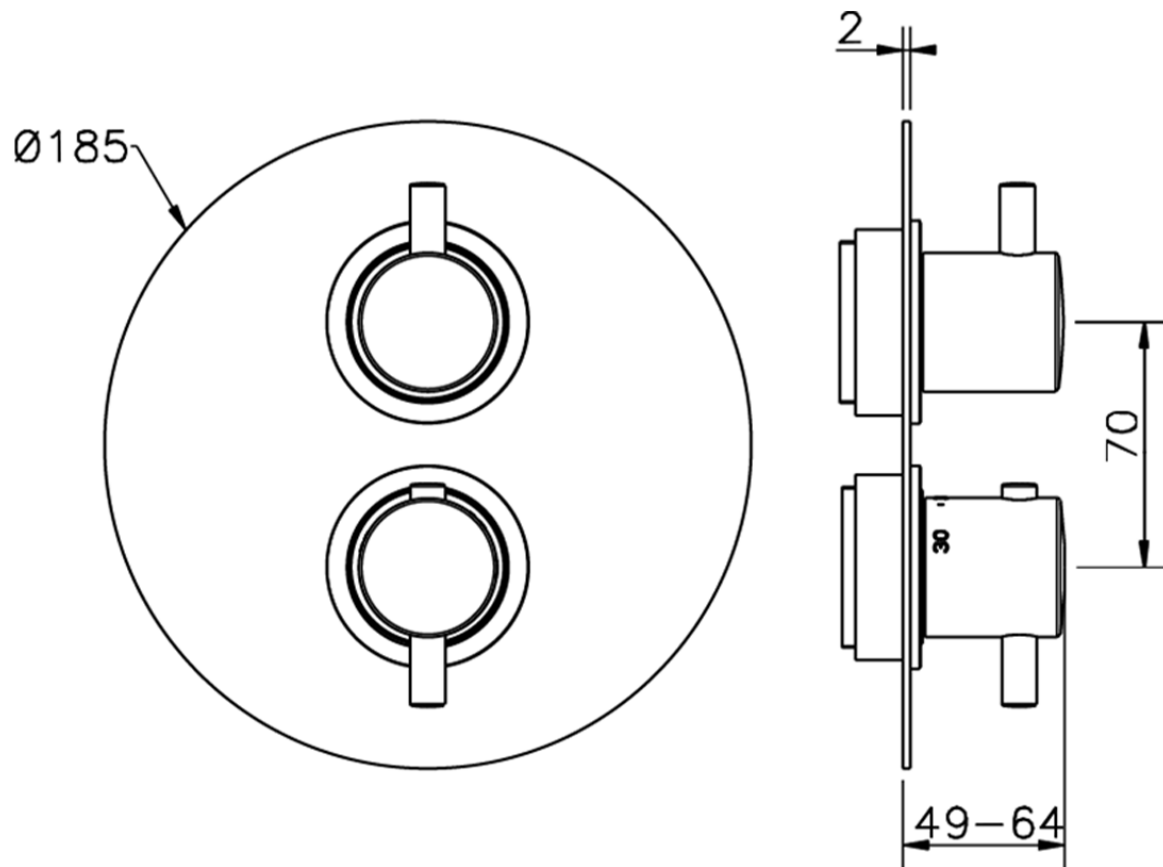

Exposed part for 3-outlet thermostatic mixer THERMO_K2018200

K2018200

<https://en.huberitalia.com/exposed-part-for-3-outlet-thermostatic-mixer-thermo-k2018200>

Piastra/Plate/Plaque/Platte/Placa

2-3mm: XX 25-40 YY 76-91

10 mm: XX 16-31 YY 65-80

ZB018201

<https://en.huberitalia.com/3-outlet-concealed-thermostatic-shower-valve-concealed-zb018201>

2026-04-07