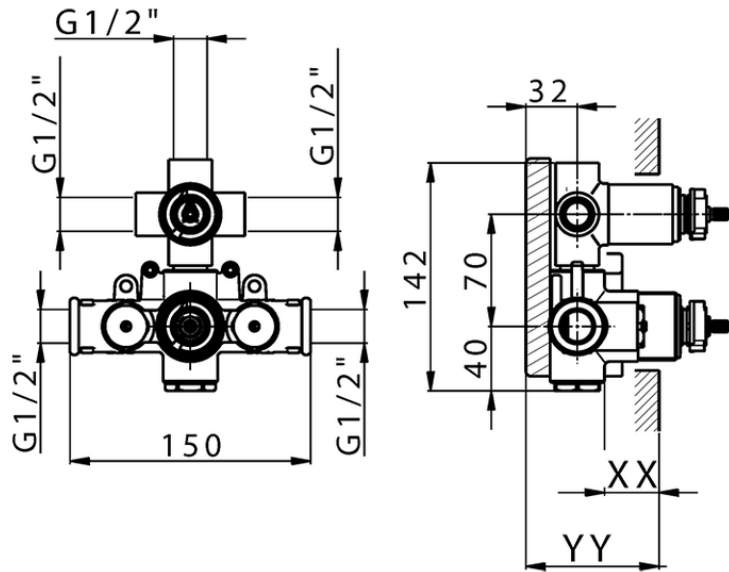

Exposed part for 3-outlet thermostatic mixer THERMO_K2018200

K2018200

<https://en.huberitalia.com/exposed-part-for-3-outlet-thermostatic-mixer-thermo-k2018200>

Piastra/Plate/Plaque/Platte/Placa

2-3mm: XX 25-40 YY 76-91

10 mm: XX 16-31 YY 65-80

ZB018201

<https://en.huberitalia.com/3-outlet-concealed-thermostatic-shower-valve-concealed-zb018201>

2026-04-29