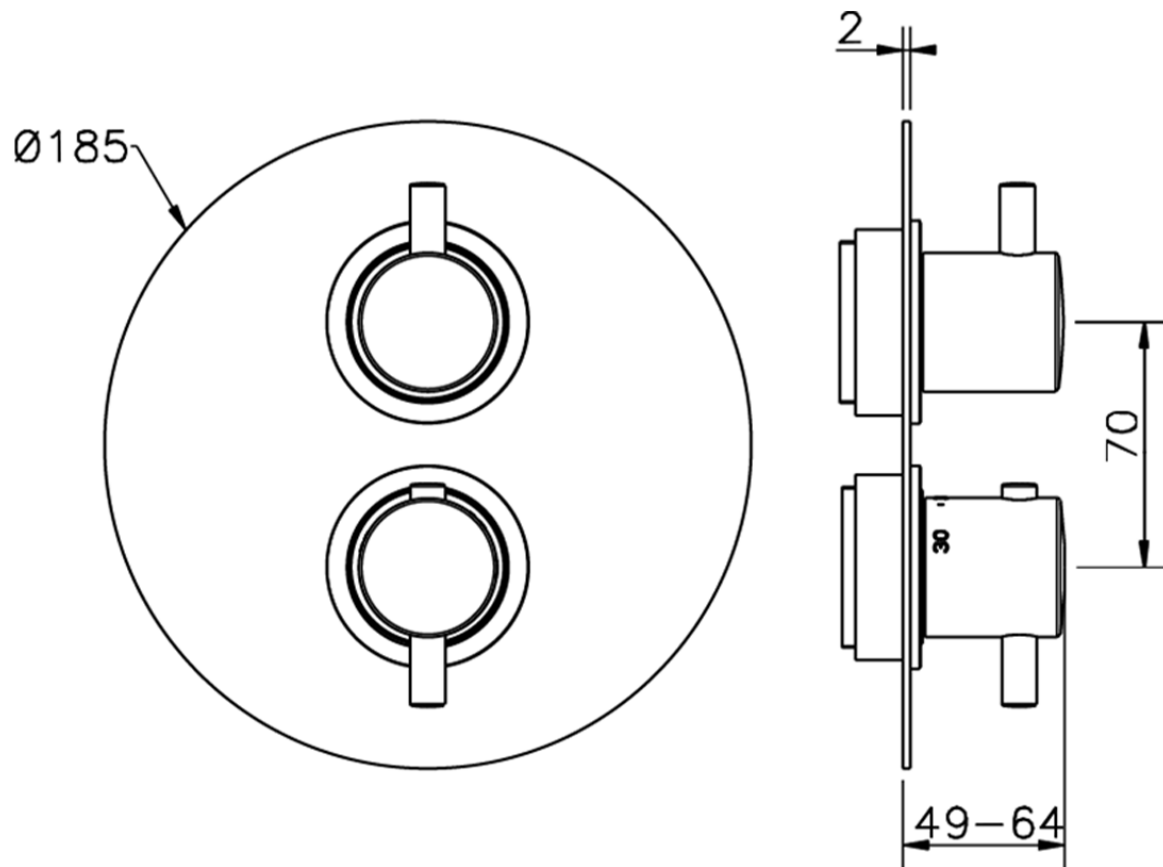

Exposed part for 3-outlet thermostatic mixer THERMO_K2018200

K2018200

<https://en.huberitalia.com/exposed-part-for-3-outlet-thermostatic-mixer-thermo-k2018200>

Piastra/Plate/Plaque/Platte/Placa

2-3mm: XX 25-40 YY 76-91

10 mm: XX 16-31 YY 65-80

ZB018201

<https://en.huberitalia.com/3-outlet-concealed-thermostatic-shower-valve-concealed-zb018201>

2026-04-29