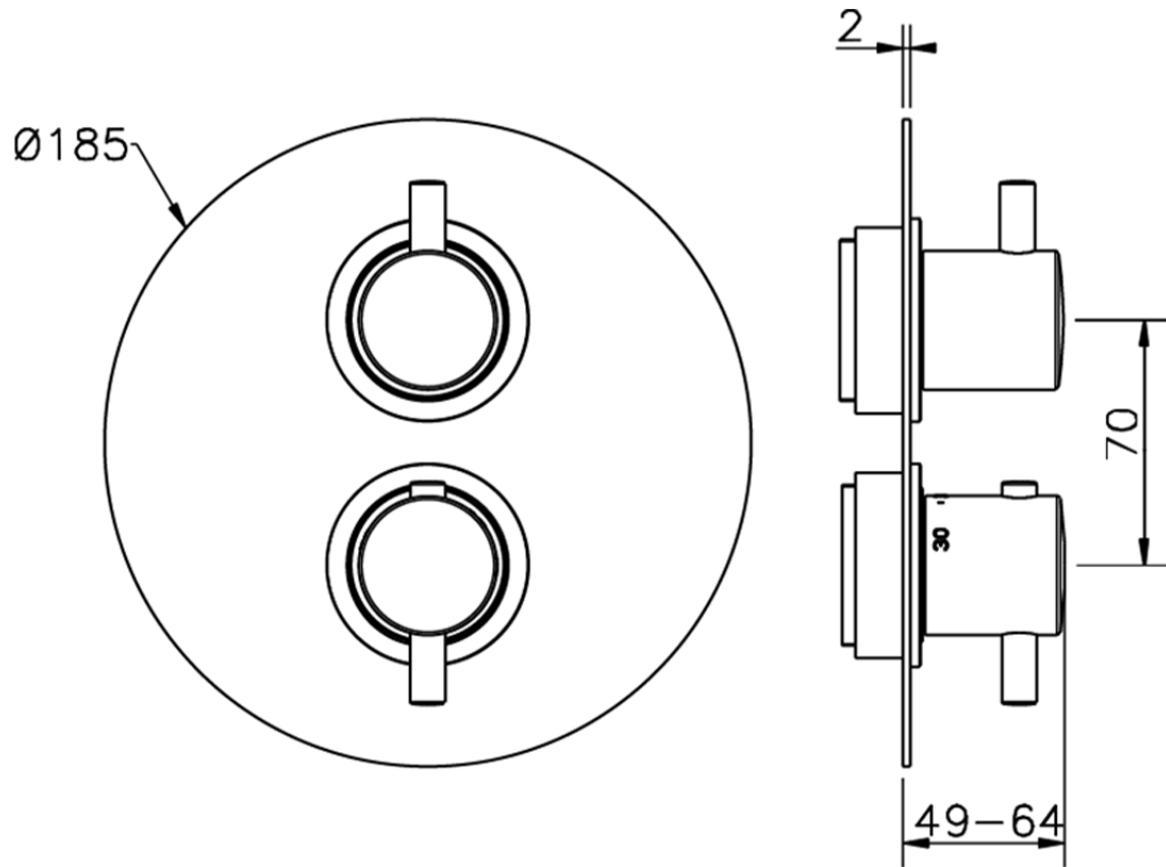

## Exposed part for 3-outlet thermostatic mixer THERMO\_K2018200

K2018200

<https://en.huberitalia.com/exposed-part-for-3-outlet-thermostatic-mixer-thermo-k2018200>

Piastra/Plate/Plaque/Platte/Placa

2-3mm: XX 25-40 YY 76-91

10 mm: XX 16-31 YY 65-80

ZB018201

<https://en.huberitalia.com/3-outlet-concealed-thermostatic-shower-valve-concealed-zb018201>

2026-06-25