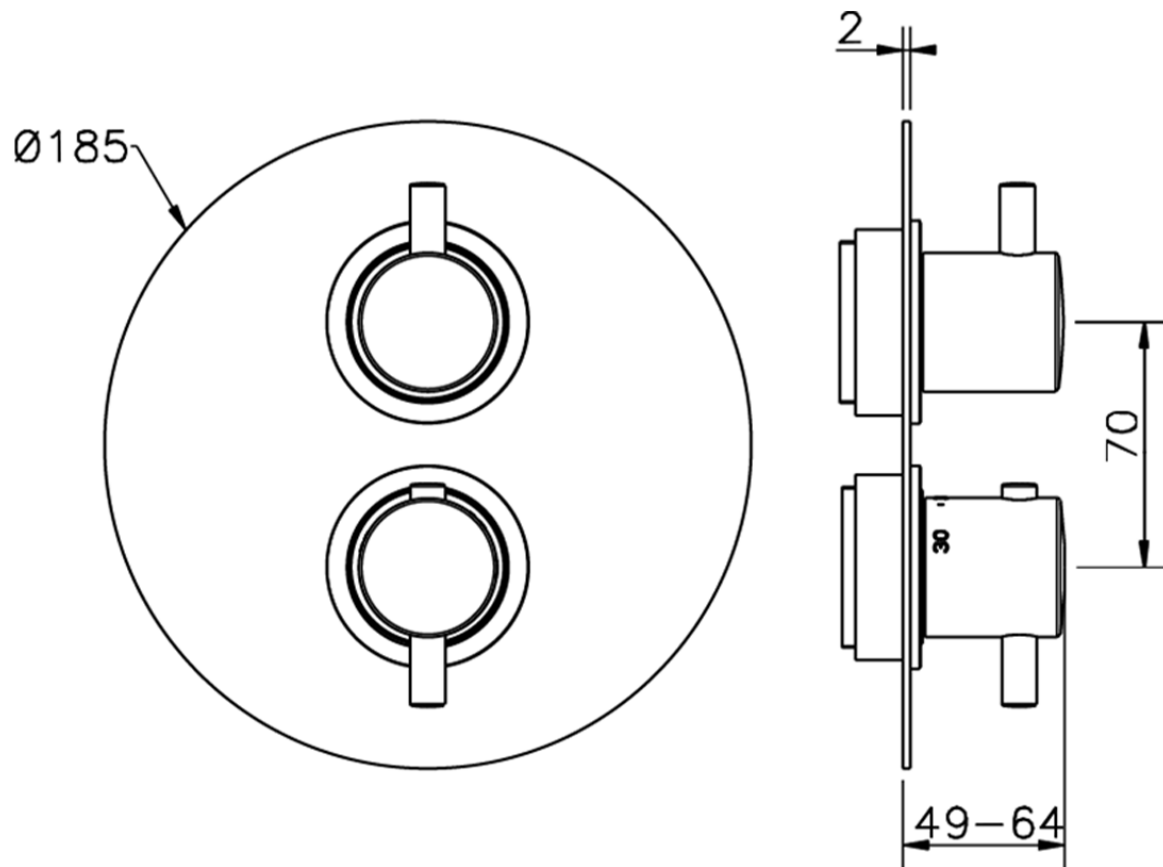

## Exposed part for 3-outlet thermostatic mixer THERMO\_K2018200

K2018200

<https://en.huberitalia.com/exposed-part-for-3-outlet-thermostatic-mixer-thermo-k2018200>

Piastra/Plate/Plaque/Platte/Placa

2-3mm: XX 25-40 YY 76-91

10 mm: XX 16-31 YY 65-80

ZB018201

<https://en.huberitalia.com/3-outlet-concealed-thermostatic-shower-valve-concealed-zb018201>

2026-04-29