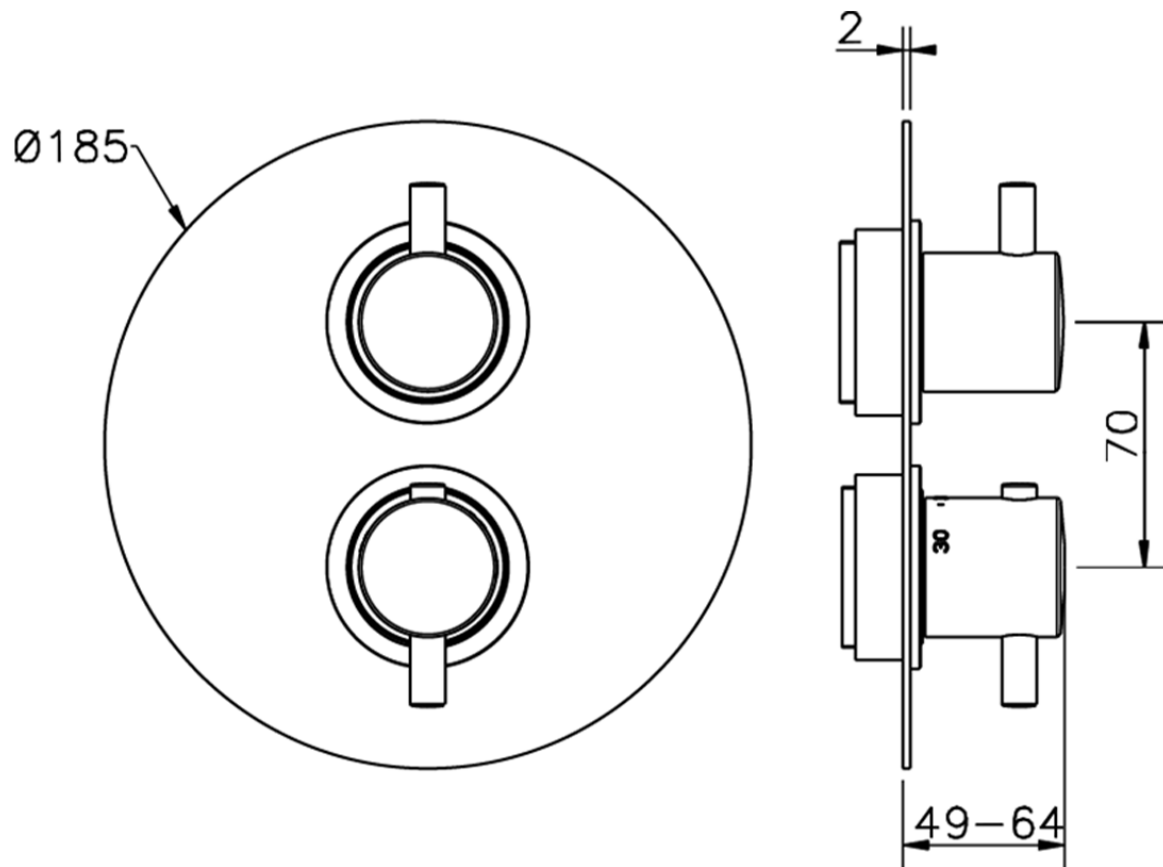

Exposed part for 3-outlet thermostatic mixer THERMO_K2018200

K2018200

<https://en.huberitalia.com/exposed-part-for-3-outlet-thermostatic-mixer-thermo-k2018200>

Piastra/Plate/Plaque/Platte/Placa

2-3mm: XX 25-40 YY 76-91

10 mm: XX 16-31 YY 65-80

ZB018201

<https://en.huberitalia.com/3-outlet-concealed-thermostatic-shower-valve-concealed-zb018201>

2026-05-25