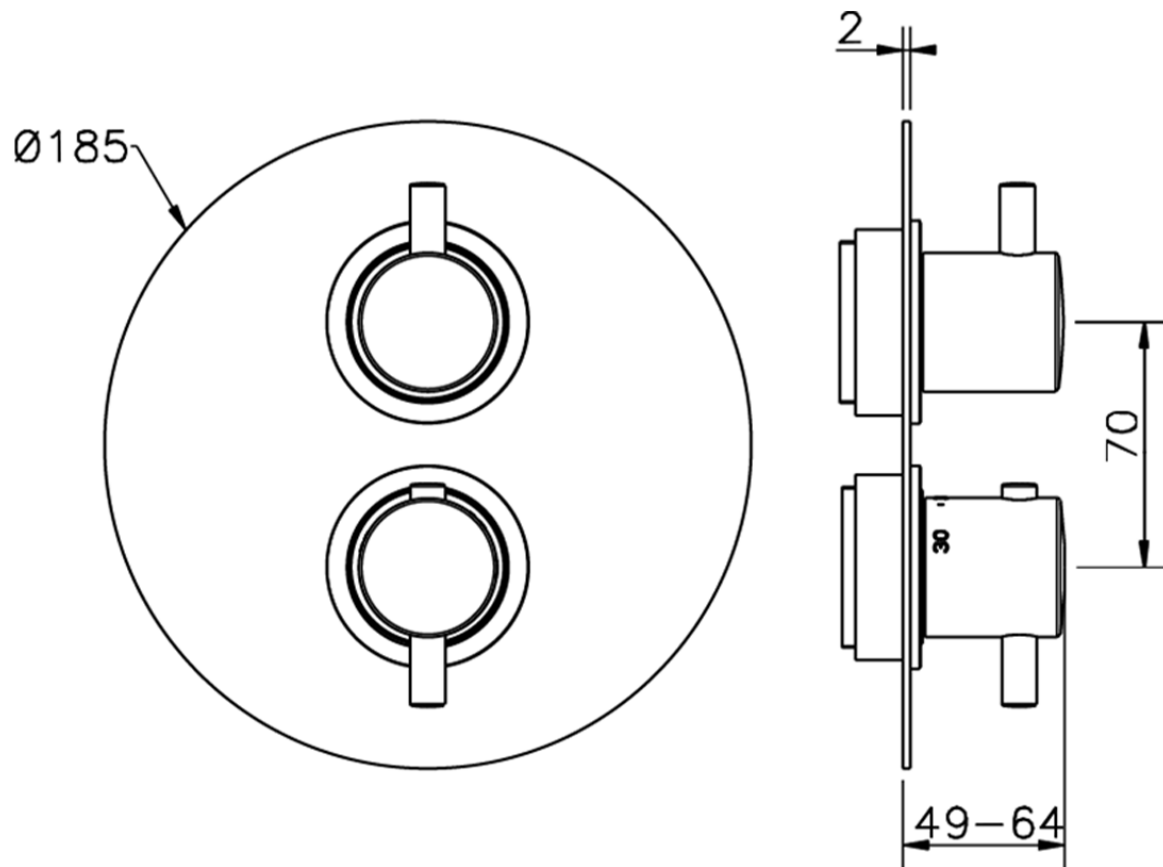

## Exposed part for 3-outlet thermostatic mixer THERMO\_K2018200

K2018200

<https://en.huberitalia.com/exposed-part-for-3-outlet-thermostatic-mixer-thermo-k2018200>

Piastra/Plate/Plaque/Platte/Placa

2-3mm: XX 25-40 YY 76-91

10 mm: XX 16-31 YY 65-80

ZB018201

<https://en.huberitalia.com/3-outlet-concealed-thermostatic-shower-valve-concealed-zb018201>

2026-04-07