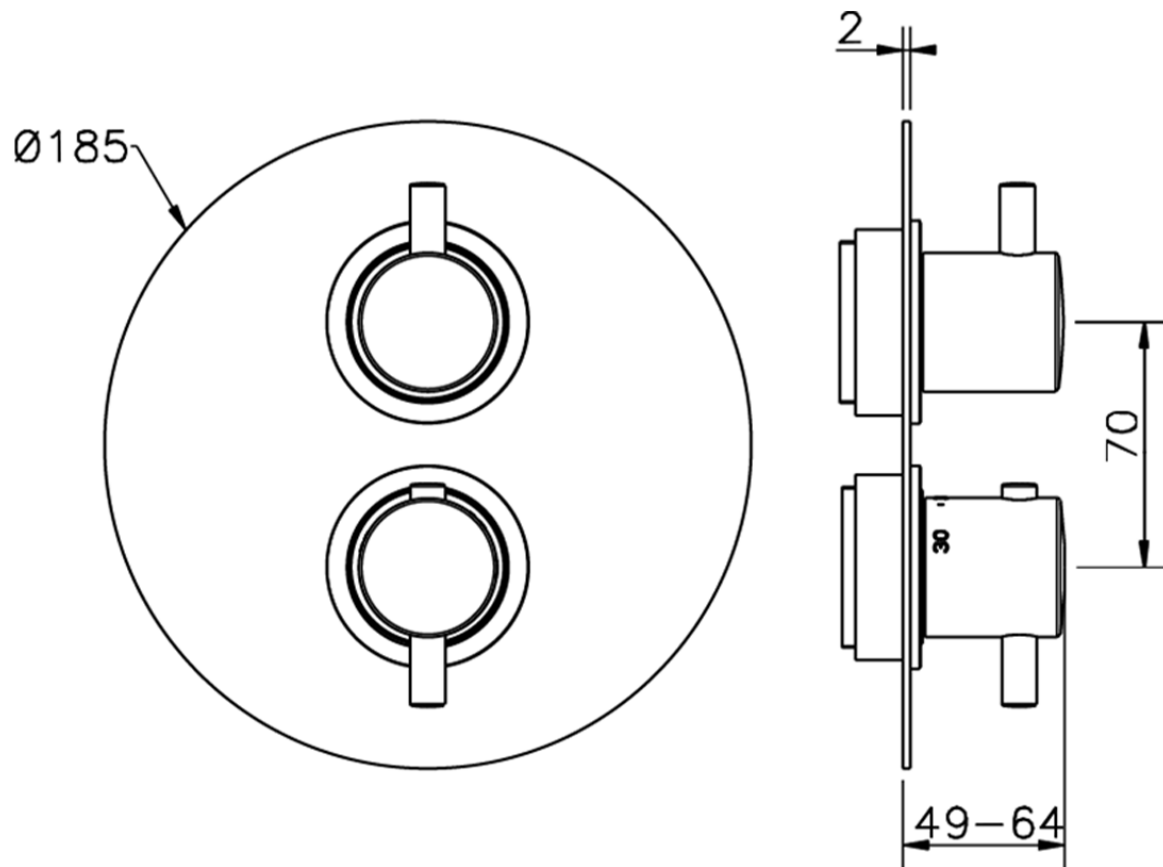

Exposed part for 3-outlet thermostatic mixer THERMO_K2018200

K2018200

<https://en.huberitalia.com/exposed-part-for-3-outlet-thermostatic-mixer-thermo-k2018200>

Piastra/Plate/Plaque/Platte/Placa

2-3mm: XX 25-40 YY 76-91

10 mm: XX 16-31 YY 65-80

ZB018201

<https://en.huberitalia.com/3-outlet-concealed-thermostatic-shower-valve-concealed-zb018201>

2026-06-25