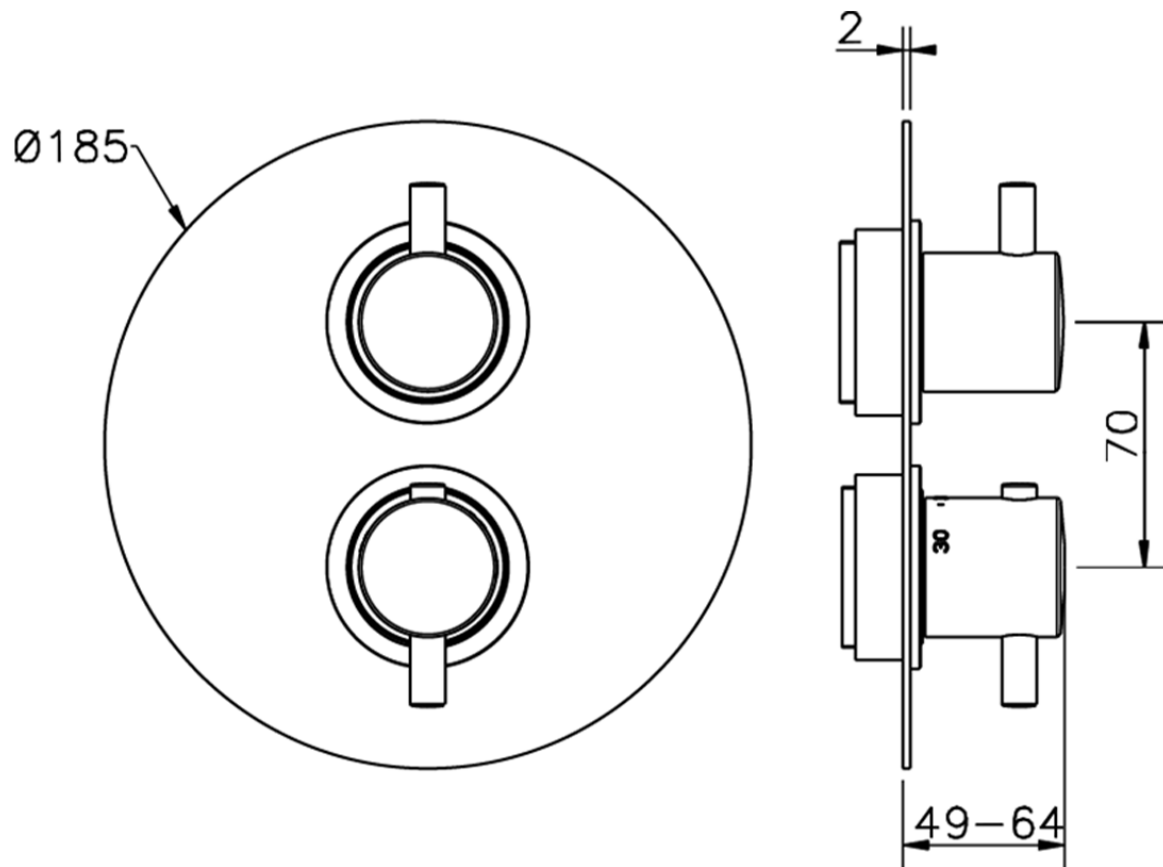

## Exposed part for 3-outlet thermostatic mixer THERMO\_K2018200

K2018200

<https://en.huberitalia.com/exposed-part-for-3-outlet-thermostatic-mixer-thermo-k2018200>

Piastra/Plate/Plaque/Platte/Placa

2-3mm: XX 25-40 YY 76-91

10 mm: XX 16-31 YY 65-80

ZB018201

<https://en.huberitalia.com/3-outlet-concealed-thermostatic-shower-valve-concealed-zb018201>

2026-06-10