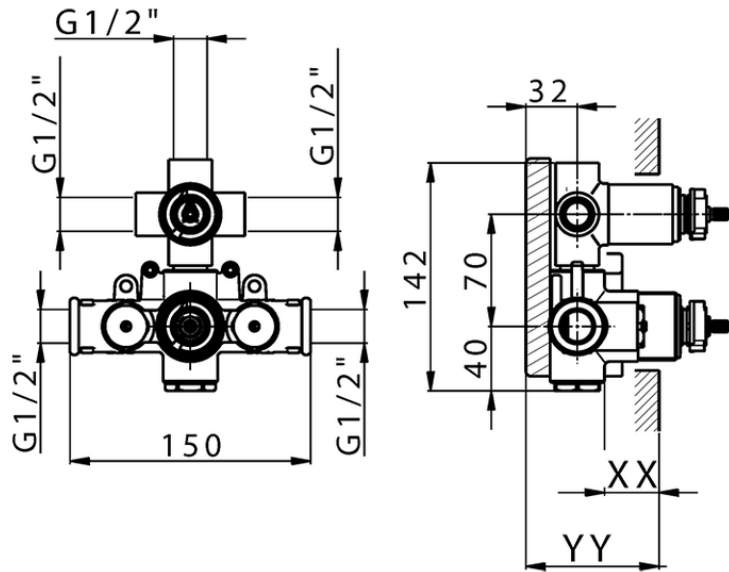

## Exposed part for 3-outlet thermostatic mixer THERMO\_K2018200

K2018200

<https://en.huberitalia.com/exposed-part-for-3-outlet-thermostatic-mixer-thermo-k2018200>

Piastra/Plate/Plaque/Platte/Placa

2-3mm: XX 25-40 YY 76-91

10 mm: XX 16-31 YY 65-80

ZB018201

<https://en.huberitalia.com/3-outlet-concealed-thermostatic-shower-valve-concealed-zb018201>

2026-06-10