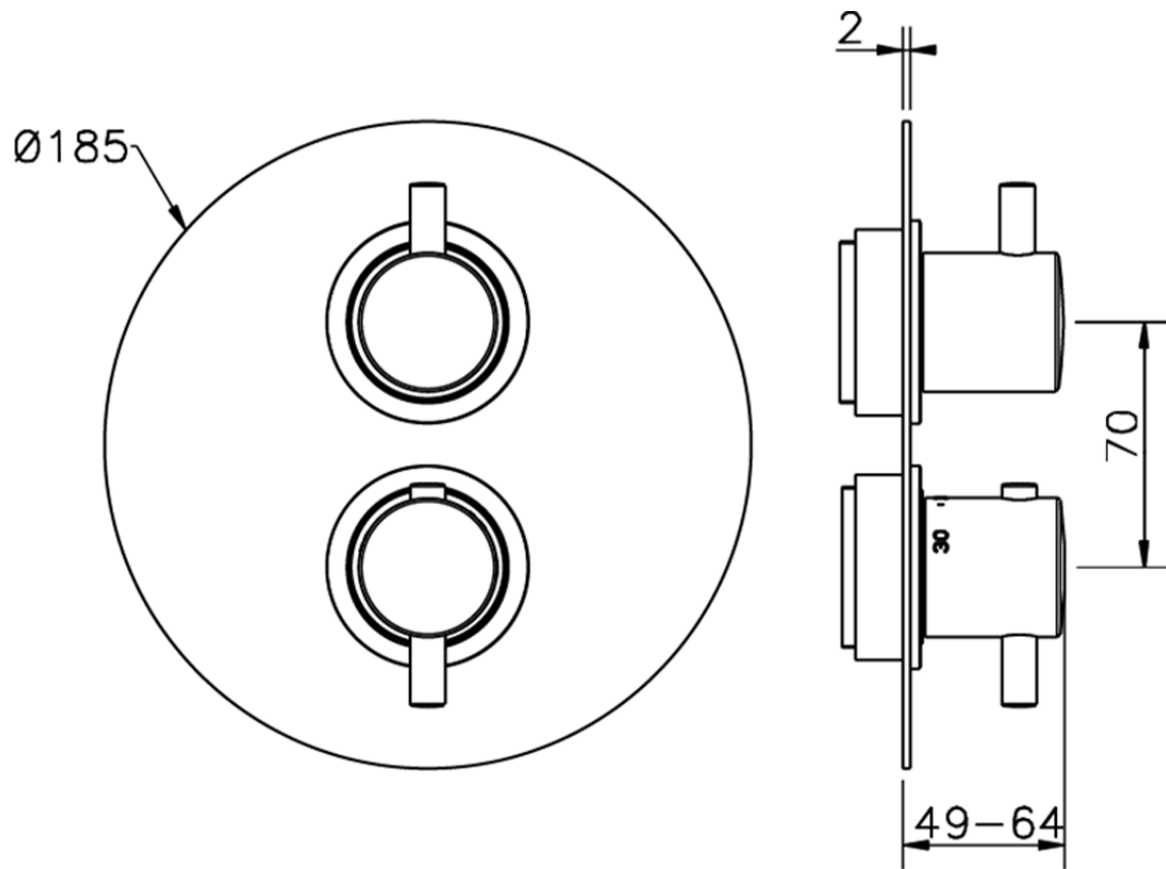

Exposed part for 3-outlet thermostatic mixer THERMO_K2018200

K2018200

<https://en.huberitalia.com/exposed-part-for-3-outlet-thermostatic-mixer-thermo-k2018200>

Piastra/Plate/Plaque/Platte/Placa

2-3mm: XX 25-40 YY 76-91

10 mm: XX 16-31 YY 65-80

ZB018201

<https://en.huberitalia.com/3-outlet-concealed-thermostatic-shower-valve-concealed-zb018201>

2026-04-06