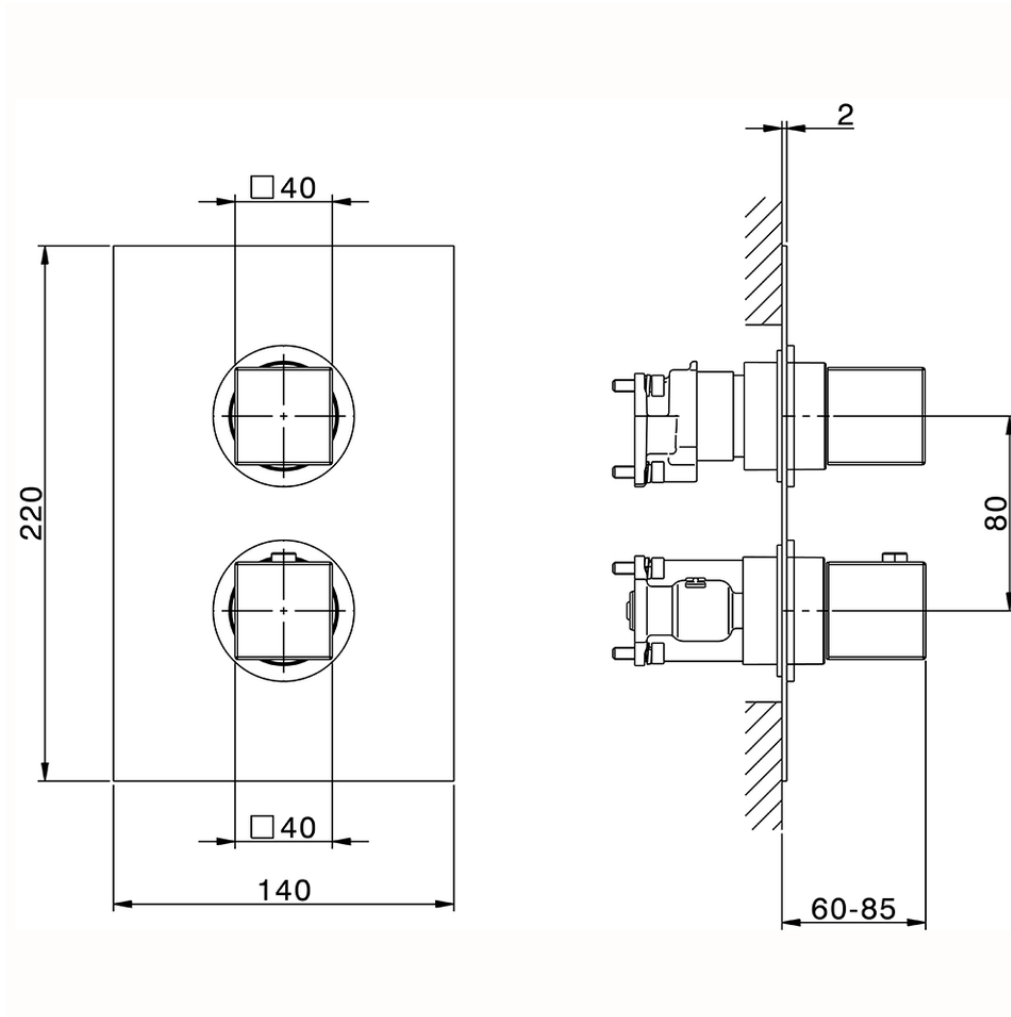

Exposed part for Thermostatic One Box Valve NUOVA EGO_NE0BT030

NE0BT030

<https://en.huberitalia.com/exposed-part-for-thermostatic-one-box-valve-nuova-ego-ne0bt030>

ZB00B031

<https://en.huberitalia.com/one-box-universal-concealed-part-one-box-zb00b031>