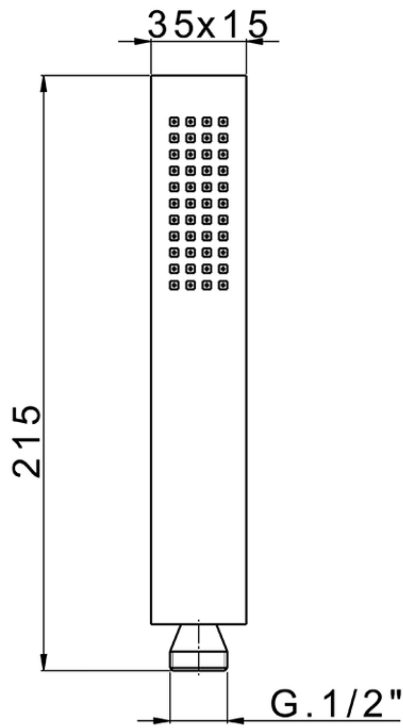

Brass Minimal handshower SHOWER_SS014450

SS014450

<https://en.huberitalia.com/brass-minimal-handshower-shower-ss014450>

2026-04-28