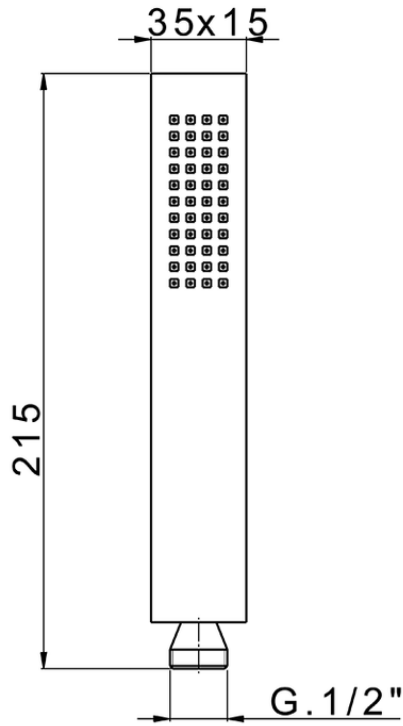

Brass Minimal handshower SHOWER_SS014450

SS014450

<https://en.huberitalia.com/brass-minimal-handshower-shower-ss014450>

2026-04-07