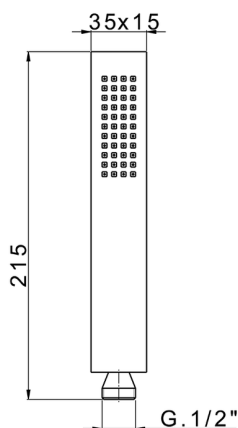

Brass Minimal handshower SHOWER_SS014450

MODEL **SS014450**

Brass Minimal handshower, 215x35x15 one spray

AVAILABLE FINISHINGS

- 
21 21 Chrome
- 
2B 2B Polished Nickel
- 
2F 2F Brushed Nickel
- 
2Q 2Q Black Titanium
- 
40 40 Matt Black
- 
4Q 4Q Matt White