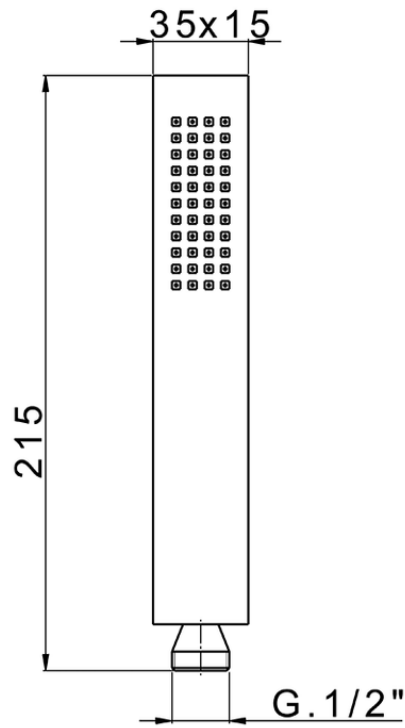

Brass Minimal handshower SHOWER_SS014450

SS014450

<https://en.huberitalia.com/brass-minimal-handshower-shower-ss014450>

2026-06-10