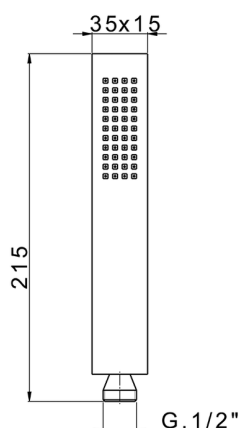

Brass Minimal handshower SHOWER_SS014450

MODEL **SS014450**

Brass Minimal handshower, 215x35x15 one spray

AVAILABLE FINISHINGS

- 
21 21 Chrome
- 
2B 2B Polished Nickel
- 
2F 2F Brushed Nickel
- 
2Q 2Q Black Titanium
- 
40 40 Matt Black
- 
4Q 4Q Matt White