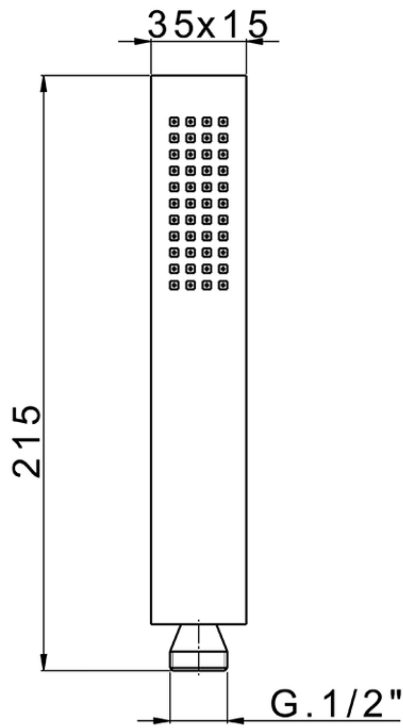

Brass Minimal handshower SHOWER_SS014450

SS014450

<https://en.huberitalia.com/brass-minimal-handshower-shower-ss014450>

2026-06-08