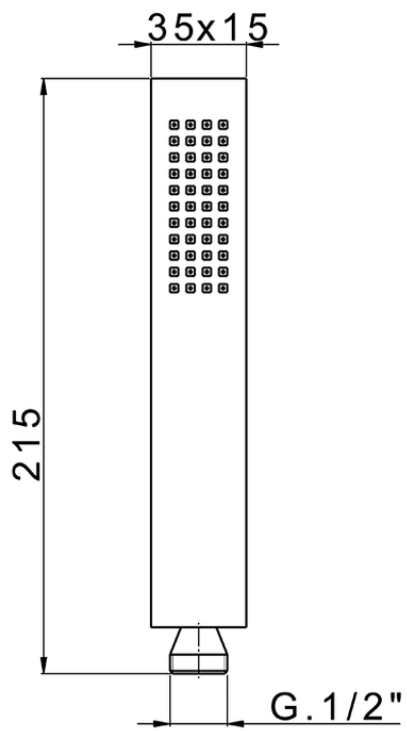

## Brass Minimal handshower SHOWER\_SS014450

SS014450

<https://en.huberitalia.com/brass-minimal-handshower-shower-ss014450>

2026-04-06