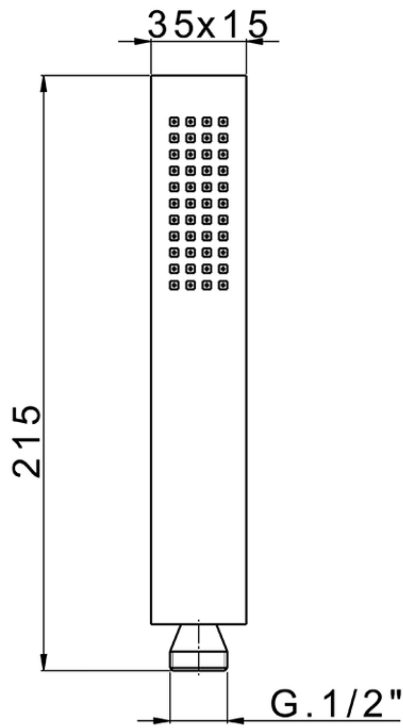

Brass Minimal handshower SHOWER_SS014450

SS014450

<https://en.huberitalia.com/brass-minimal-handshower-shower-ss014450>

2026-06-29