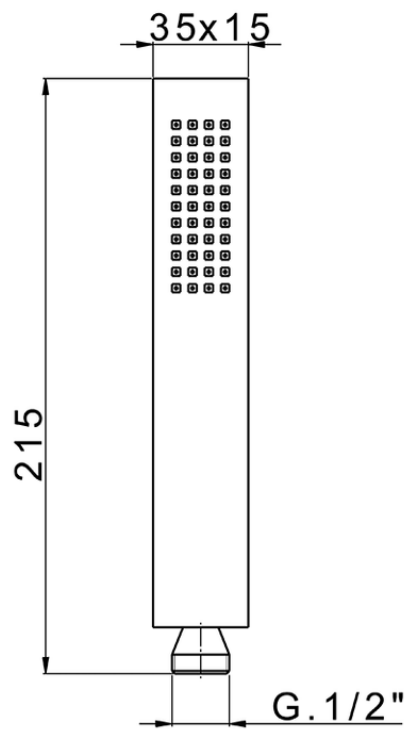

Brass Minimal handshower SHOWER_SS014450

SS014450

<https://en.huberitalia.com/brass-minimal-handshower-shower-ss014450>

2026-04-08