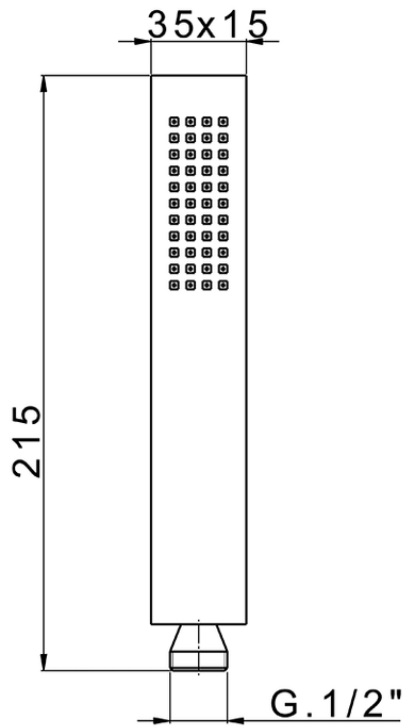

## Brass Minimal handshower SHOWER\_SS014450

SS014450

<https://en.huberitalia.com/brass-minimal-handshower-shower-ss014450>

2026-02-24