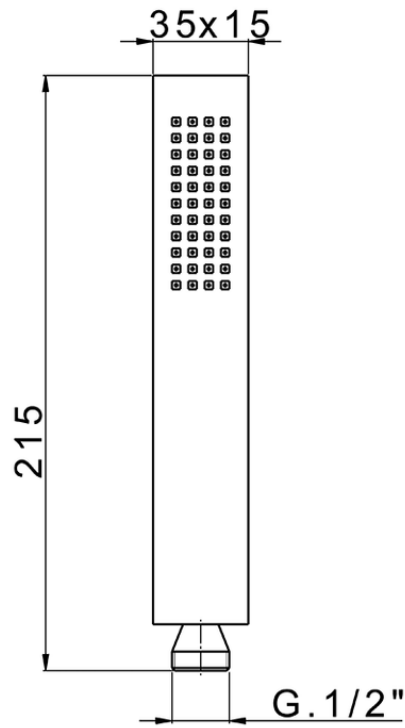

Brass Minimal handshower SHOWER_SS014450

SS014450

<https://en.huberitalia.com/brass-minimal-handshower-shower-ss014450>

2026-06-29