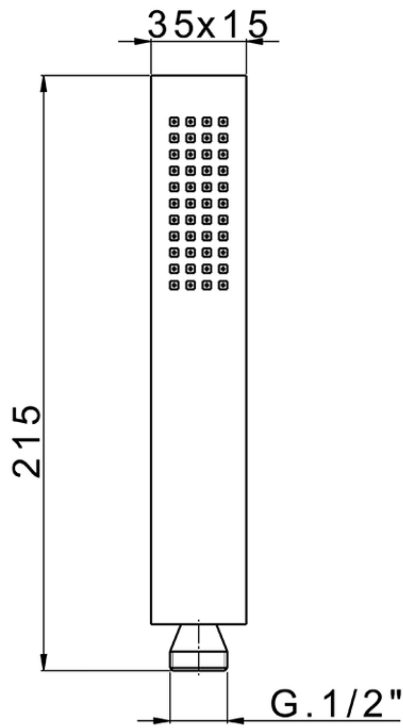

Brass Minimal handshower SHOWER_SS014450

SS014450

<https://en.huberitalia.com/brass-minimal-handshower-shower-ss014450>

2026-04-05