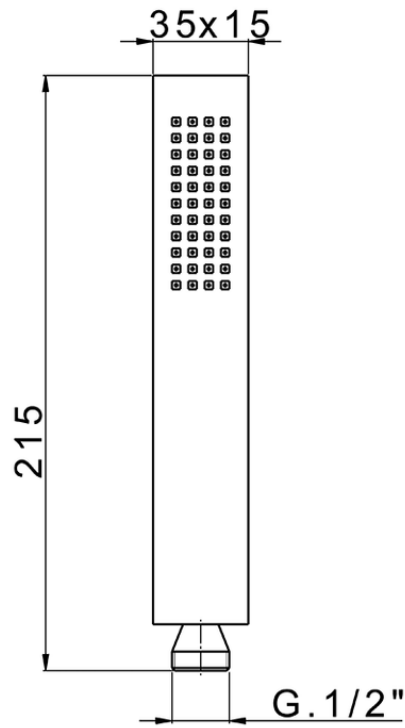

## Brass Minimal handshower SHOWER\_SS014450

SS014450

<https://en.huberitalia.com/brass-minimal-handshower-shower-ss014450>

2026-04-06