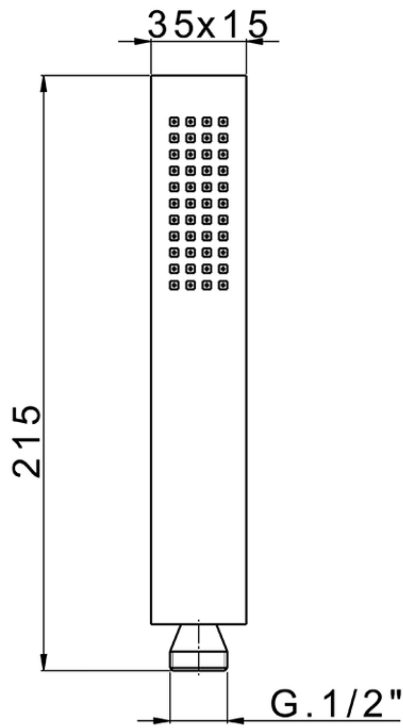

## Brass Minimal handshower SHOWER\_SS014450

SS014450

<https://en.huberitalia.com/brass-minimal-handshower-shower-ss014450>

2026-04-30