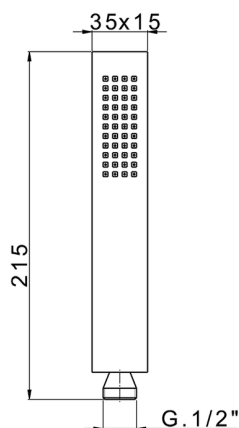

Brass Minimal handshower SHOWER_SS014450

MODEL **SS014450**

Brass Minimal handshower, 215x35x15 one spray

AVAILABLE FINISHINGS

- 
21 21 Chrome
- 
2B 2B Polished Nickel
- 
2F 2F Brushed Nickel
- 
2Q 2Q Black Titanium
- 
40 40 Matt Black
- 
4Q 4Q Matt White