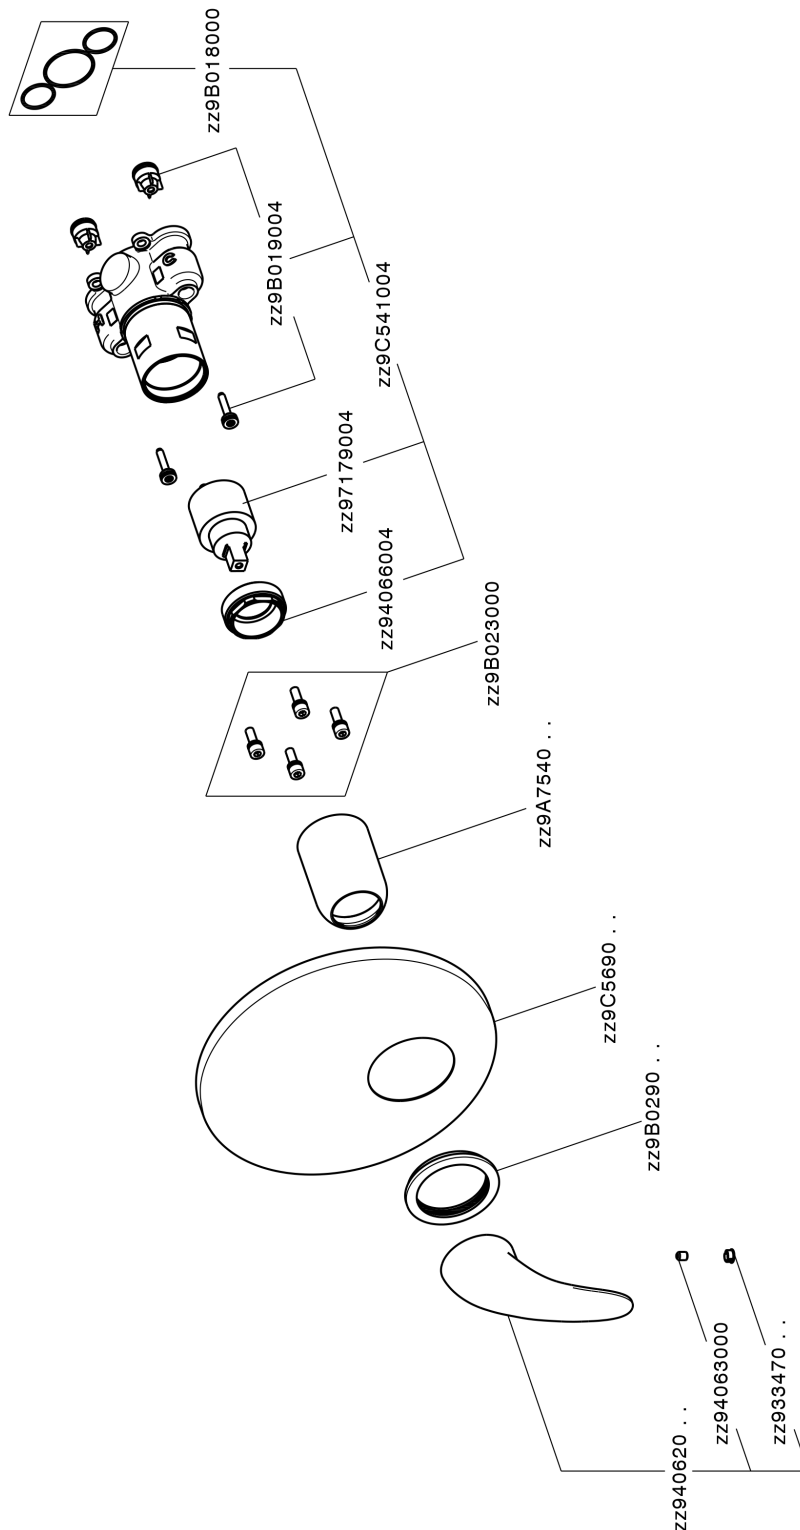

Exposed part for Single Lever One Box Valve NORMA_NM0BM010

NM0BM010

<https://en.huberitalia.com/exposed-part-for-single-lever-one-box-valve-norma-nm0bm010>

One Box Universal Concealed Part ONE BOX_ZB00B031

ZB00B031

<https://en.huberitalia.com/one-box-universal-concealed-part-one-box-zb00b031>

One Box Universal Concealed Part ONE BOX_ZB00B030

ZB00B030

<https://en.huberitalia.com/one-box-universal-concealed-part-one-box-zb00b030>