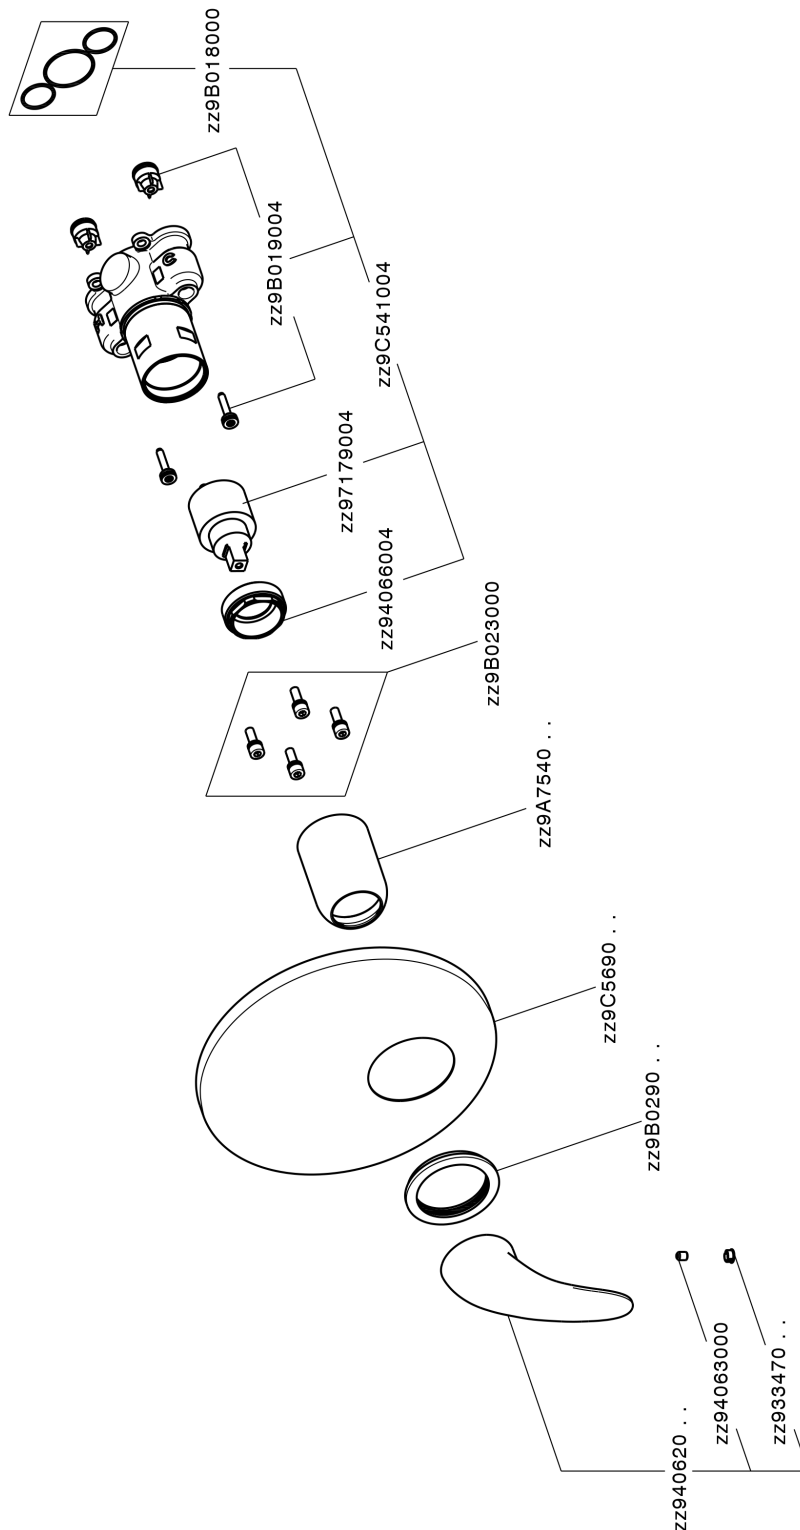

Exposed part for Single Lever One Box Valve NORMA_NM0BM010

MODEL **NM0BM010**

Exposed part for Single Lever One Box Valve, 1 Outlet, Minimum depth of installation: 67 mm, without concealed part, for items ZB00B030-ZB00B031

AVAILABLE FINISHINGS

CHARACTERISTICS

Cartridge Spare Parts **ZZ97179000**

35 mm Cartridge

Installation **Concealed**

Required concealed parts **ZB00B031**

ZB00B030

Exposed part for Single Lever One Box Valve NORMA_NM0BM010

NM0BM010

<https://en.huberitalia.com/exposed-part-for-single-lever-one-box-valve-norma-nm0bm010>

One Box Universal Concealed Part ONE BOX_ZB00B031

MODEL **ZB00B031**

One Box Universal Concealed Part, for 1 or 2 or 3 outlet thermostatic or single lever, without trim kit, with noise reducers, with sealing gasket

AVAILABLE FINISHINGS

CHARACTERISTICS

Concealed	1
Installation	Concealed

Thermostatic

The Huber thermostatic is your personal water manager, helping you to handle, control and save water and energy.

One Box Universal Concealed Part ONE BOX_ZB00B030