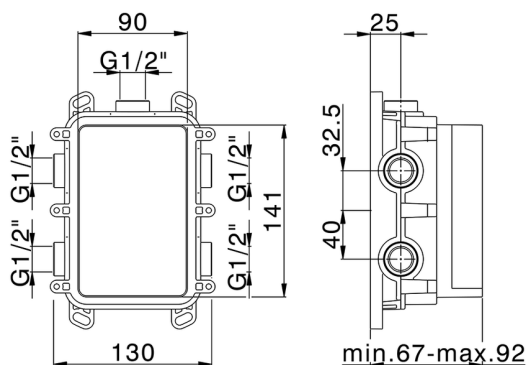

One Box Universal Concealed Part ONE BOX_ZB00B030

MODEL **ZB00B030**

One Box Universal Concealed Part, for 1 or 2 or 3 outlet thermostatic or single lever, without trim kit, without noise reducers, with sealing gasket

AVAILABLE FINISHINGS

04 04 Without finishing

CHARACTERISTICS

Concealed **1**
Installation **Concealed**

Thermostatic

The Huber thermostatic is your personal water manager, helping you to handle, control and save water and energy.

2024-11-15