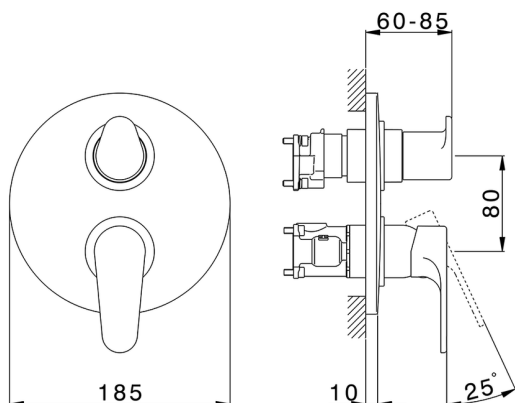

Exposed part for Single Lever One Box Valve H3_AH0BM030

MODEL **AH0BM030**

Exposed part for Single Lever One Box Valve, with 2-3 outlet diverter, Minimum depth of installation: 67 mm, without concealed part, for items ZB00B030-ZB00B031

AVAILABLE FINISHINGS

-  **21** 21 Chrome
-  **2F** 2F Brushed Nickel
-  **40** 40 Matt Black

CHARACTERISTICS

Cartridge Spare Parts **ZZ97179000**

35 mm Cartridge

Installation **Concealed**

Required concealed parts **ZB00B031**

ZB00B030

Exposed part for Single Lever One Box Valve H3_AH0BM030

AH0BM030

<https://en.huberitalia.com/exposed-part-for-single-lever-one-box-valve-h3-ah0bm030>

One Box Universal Concealed Part ONE BOX_ZB00B031