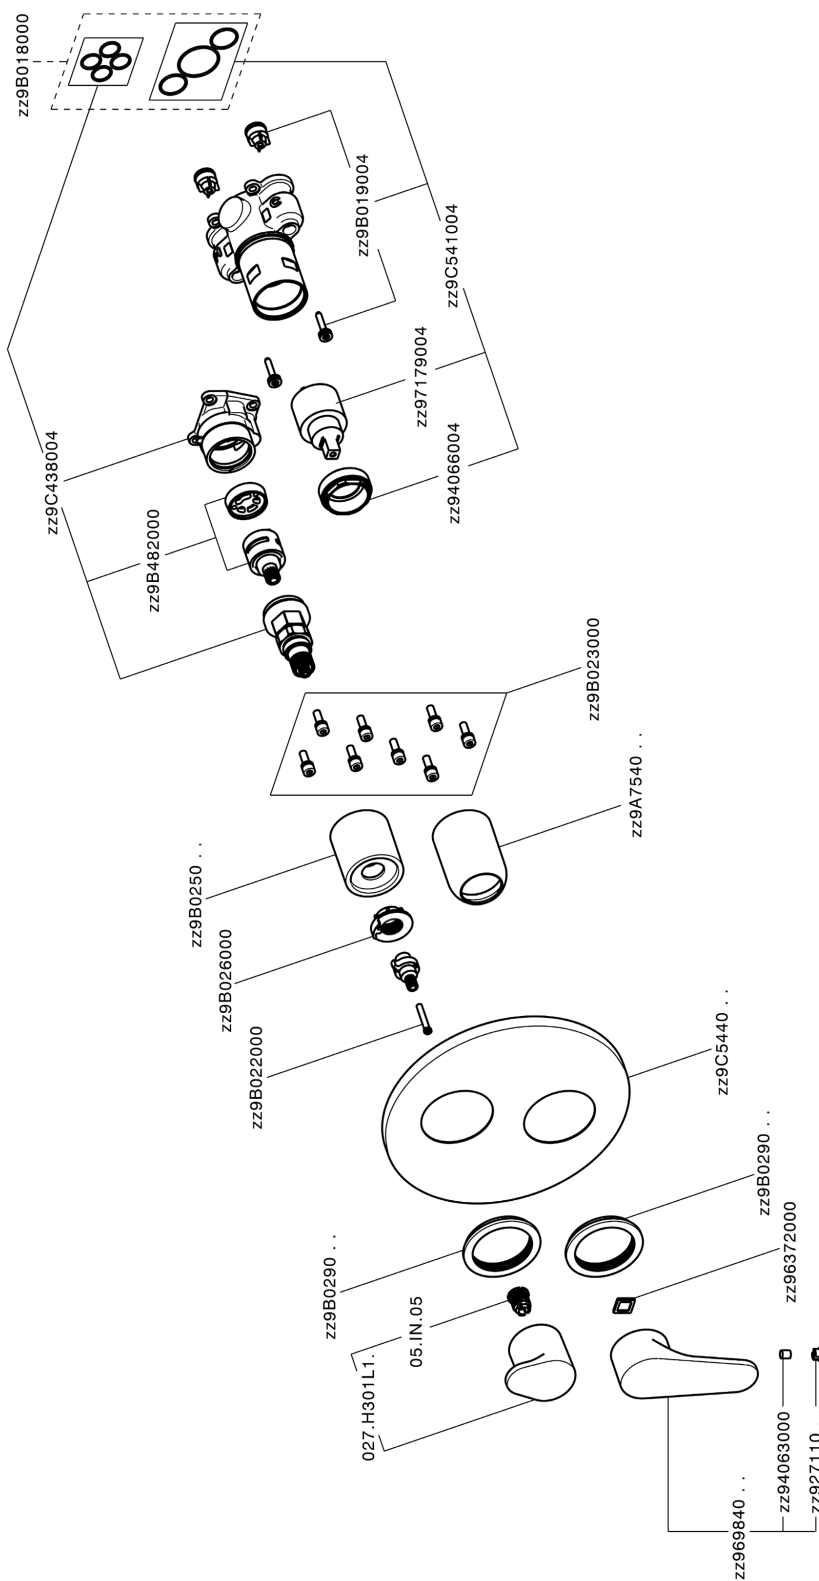

Exposed part for Single Lever One Box Valve H3_AH0BM030

MODEL **AH0BM030**

Exposed part for Single Lever One Box Valve, with 2-3 outlet diverter, Minimum depth of installation: 67 mm, without concealed part, for items ZB00B030-ZB00B031

AVAILABLE FINISHINGS

-  **21** 21 Chrome
-  **2F** 2F Brushed Nickel
-  **40** 40 Matt Black

CHARACTERISTICS

Cartridge Spare Parts **ZZ97179000**

35 mm Cartridge

Installation **Concealed**

Required concealed parts **ZB00B031**

ZB00B030

Exposed part for Single Lever One Box Valve H3_AH0BM030

AH0BM030

<https://en.huberitalia.com/exposed-part-for-single-lever-one-box-valve-h3-ah0bm030>

One Box Universal Concealed Part ONE BOX_ZB00B031

MODEL **ZB00B031**

One Box Universal Concealed Part, for 1 or 2 or 3 outlet thermostatic or single lever, without trim kit, with noise reducers, with sealing gasket

AVAILABLE FINISHINGS

CHARACTERISTICS

Concealed **1**
Installation **Concealed**