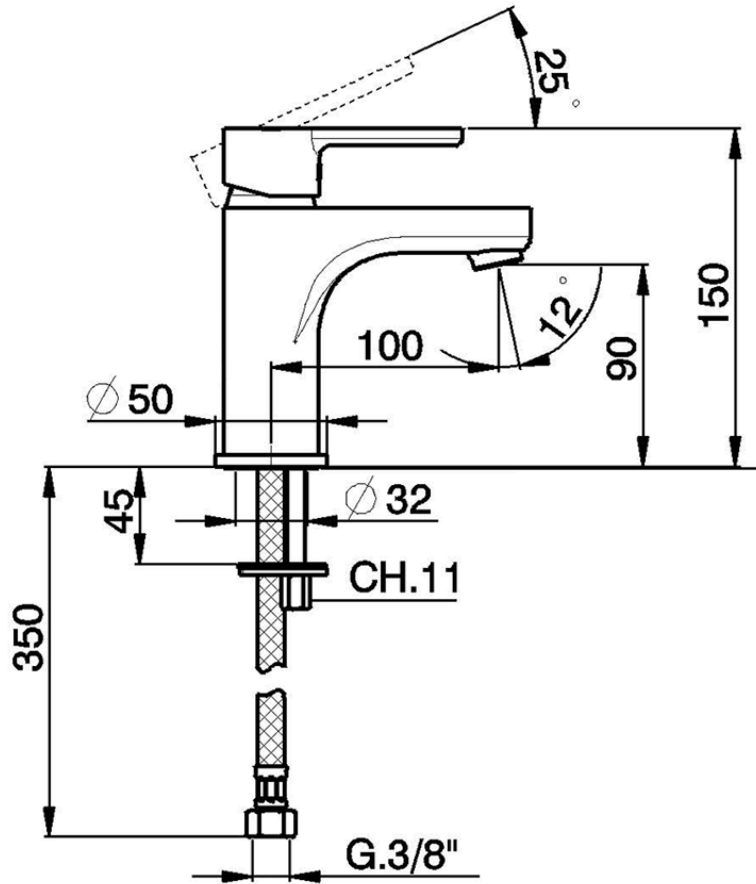

Single lever 'large' washbasin mixer H2_H2000500

H2000500

<https://en.huberitalia.com/single-lever-large-washbasin-mixer-h2-h2000500>

2026-06-13