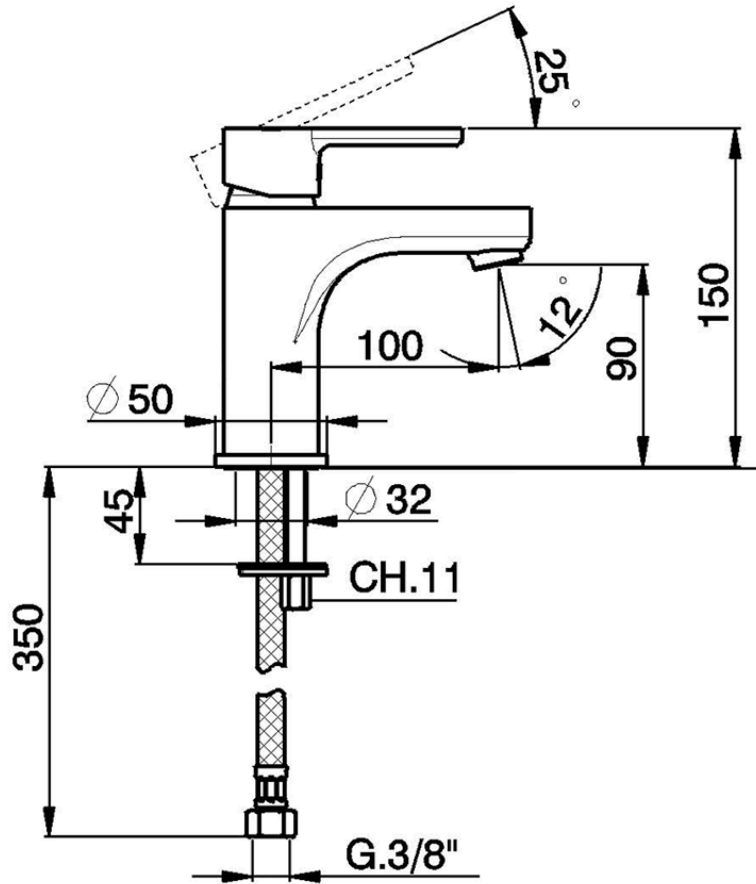

Single lever 'large' washbasin mixer H2_H2000500

H2000500

<https://en.huberitalia.com/single-lever-large-washbasin-mixer-h2-h2000500>

2026-04-06