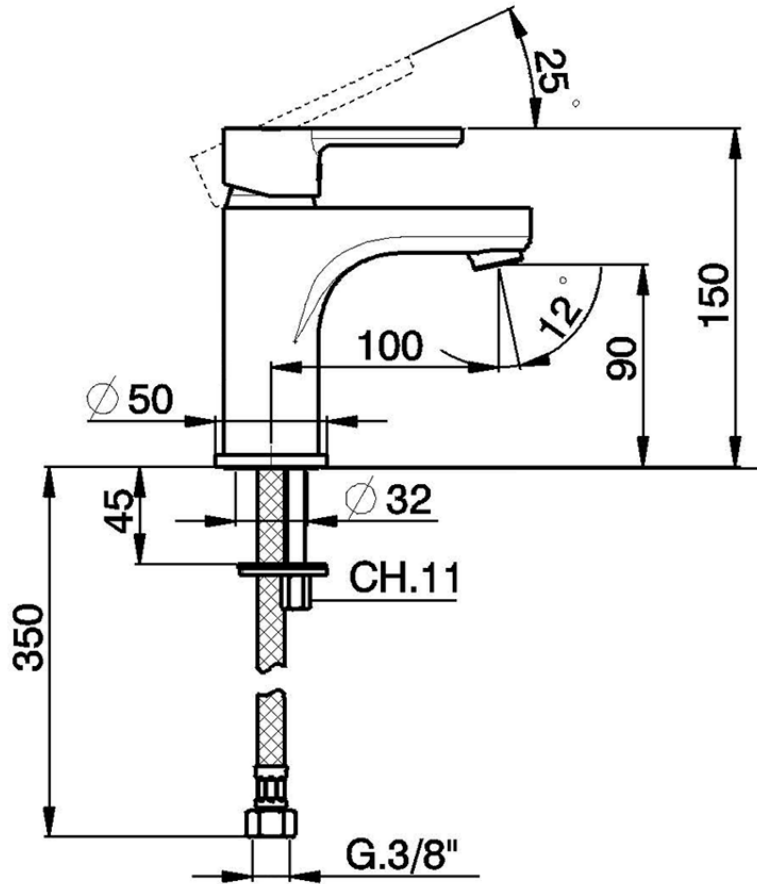

Single lever 'large' washbasin mixer H2_H2000500

H2000500

<https://en.huberitalia.com/single-lever-large-washbasin-mixer-h2-h2000500>

2026-05-16