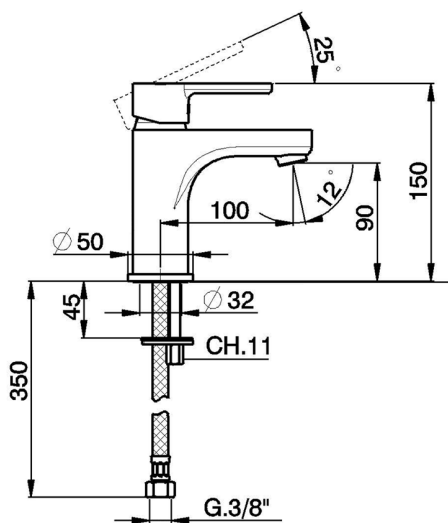

Single lever 'large' washbasin mixer H2_H2000500

MODEL **H2000500**

Single lever 'large' washbasin mixer, without waste, G.3/8" stainless steel flexible hoses

AVAILABLE FINISHINGS

CHARACTERISTICS

Cartridge Spare Parts **ZZ95435000**

35 mm Cartridge

DeviaStop

The Huber Devia Stop technology allows to adjust the water flow and to direct it to the selected output point (overhead soaker, hand shower, etc).

2026-06-06