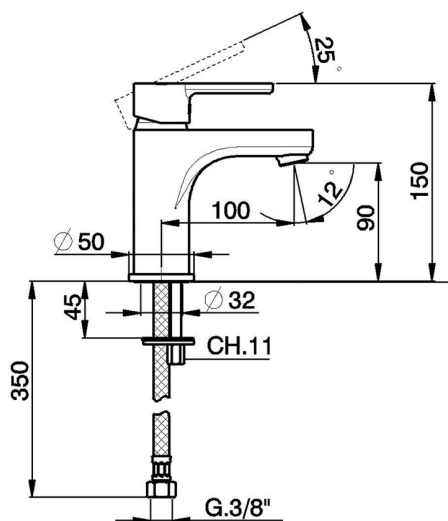

Single lever 'large' washbasin mixer H2_H2000500

MODEL **H2000500**

Single lever 'large' washbasin mixer, without waste, G.3/8" stainless steel flexible hoses

AVAILABLE FINISHINGS

CHARACTERISTICS

Cartridge Spare Parts **ZZ95435000**

35 mm Cartridge

DeviaStop

The Huber Devia Stop technology allows to adjust the water flow and to direct it to the selected output point (overhead soaker, hand shower, etc).

2026-04-05