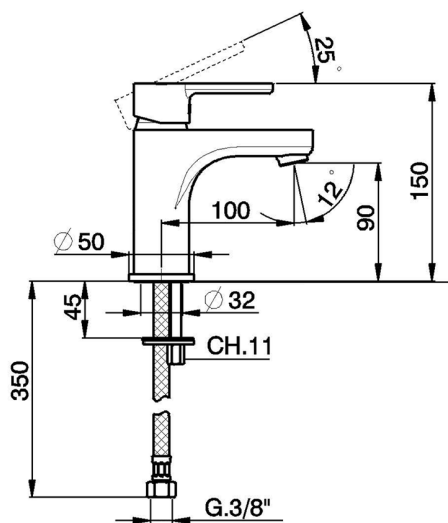

Single lever 'large' washbasin mixer H2_H2000500

MODEL **H2000500**

Single lever 'large' washbasin mixer, without waste, G.3/8" stainless steel flexible hoses

AVAILABLE FINISHINGS

CHARACTERISTICS

Cartridge Spare Parts **ZZ95435000**

35 mm Cartridge

DeviaStop

The Huber Devia Stop technology allows to adjust the water flow and to direct it to the selected output point (overhead soaker, hand shower, etc).

2026-06-26