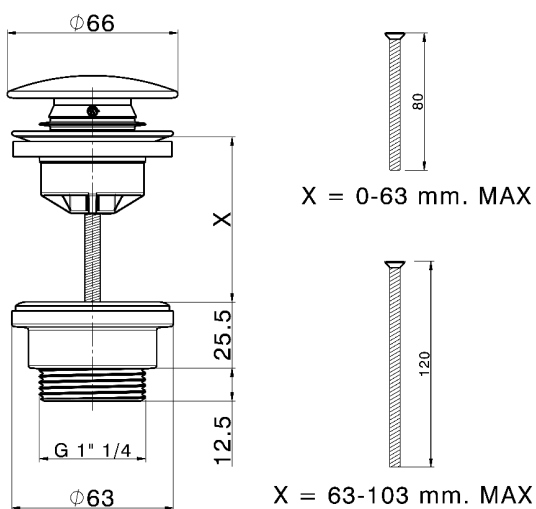

AVAILABLE FINISHINGS

- **26** 26 Old Copper
- **2W** 2W Brushed Gold
- **40** 40 Matt Black
- **4Q** 4Q Matt White
- **D1** D1 Brushed Inox
- **D2** D2 Polished Inox