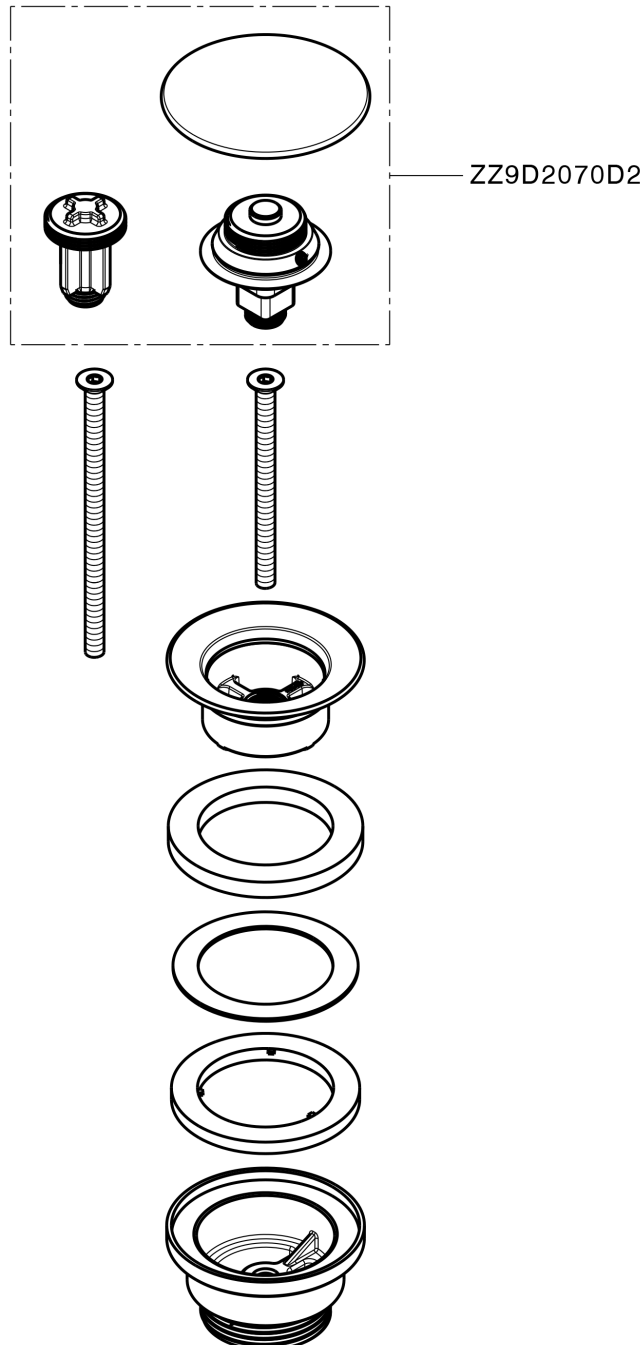

1"1/4 click clack drain for basin mixer COMPONENTS_ZB001790

ZB001790

<https://en.huberitalia.com/11-4-click-clack-drain-for-basin-mixer-components-zb001790>

2024-12-19