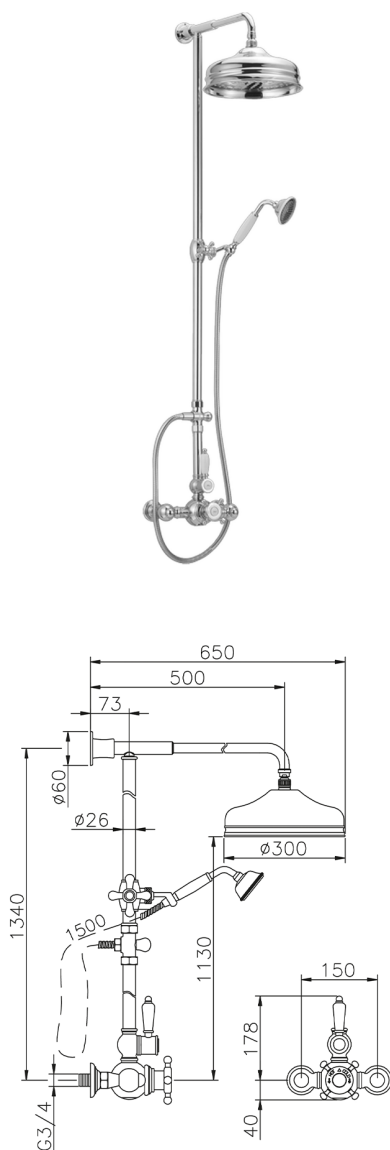

2-function Thermostatic shower set COLUMNS_590.VN31H.

MODEL **590.VN31H.**

2-function Thermostatic shower set, 2-outlet diverter, not adjustable Shower Column, sliding handshower bracket, 78 mm Brass Classic one spray showerhead, 300 mm Brass round headshower, 150 cm Brass flexible hose

AVAILABLE FINISHINGS

-  **AC** AC Satin Brushed Nickel
-  **AG** AG Antique Gold
-  **BA** BA Old Bronze
-  **CR** CR Chrome
-  **2W** 2W Brushed Gold

CHARACTERISTICS

Cartridge Spare Parts **24.04A.PP**

8x20 Plus P Thermostatic Valve